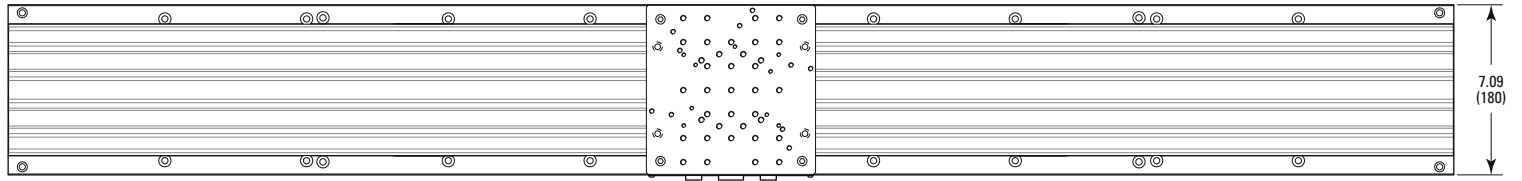

MODEL SHOWN: IMS1200LM
 DIMENSIONS IN INCHES (AND MILLIMETERS)

7.09
(180)

VIEW A