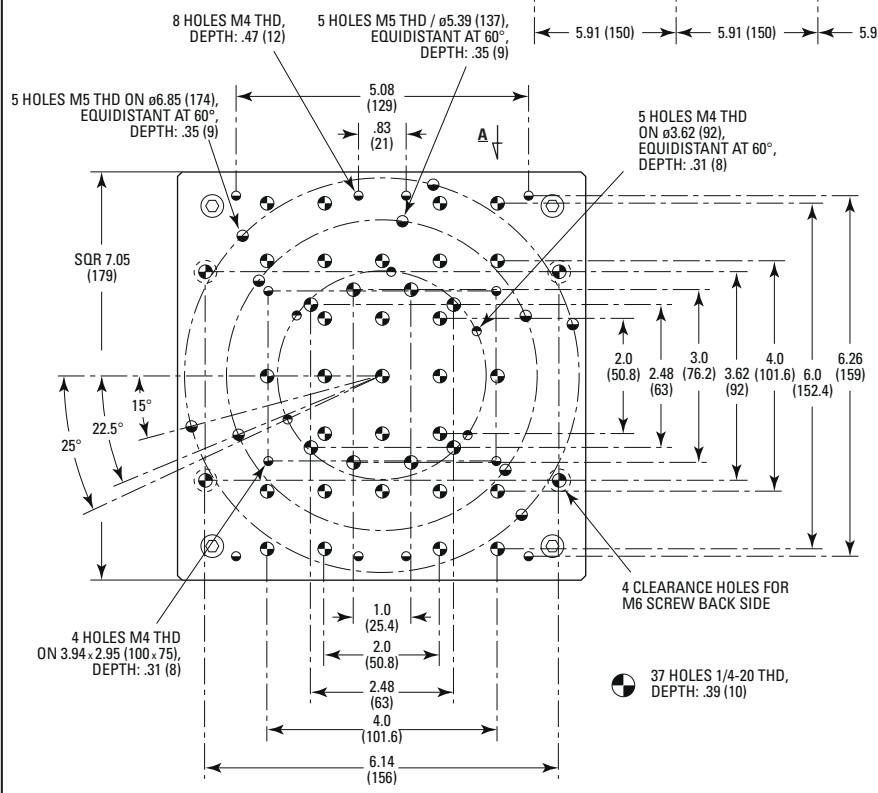

MODEL SHOWN: IMS1200LM
 DIMENSIONS IN INCHES (AND MILLIMETERS)

7.09
(180)

VIEW A