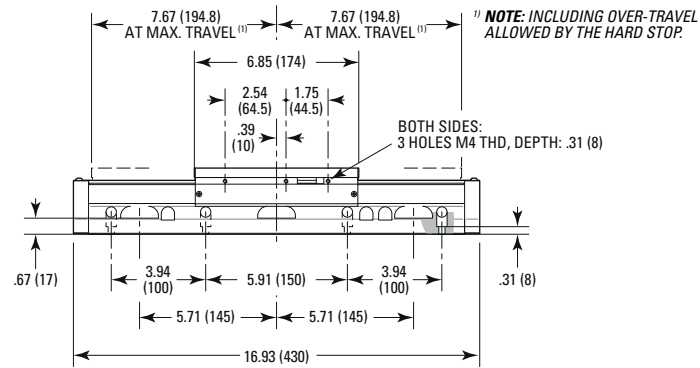

APPROX. LENGTHS: 177 (4500)

MODEL SHOWN: IDL165-200LM
 DIMENSIONS IN INCHES (AND MILLIMETERS)