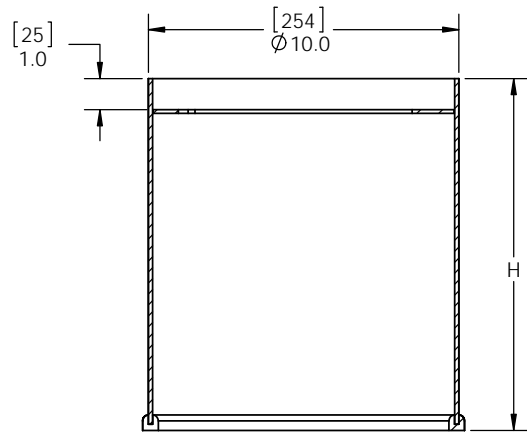

Part Number	H in. [mm]
LLS-13.5	1.50 [38]
LLS-16	3.63 [92]
LLS-19.5	7.13 [181]
LLS-22	9.63 [245]
LLS-23.5	11.13 [283]
LLS-28	15.63 [397]

Part Number	S-2000 Isolator Height (in)	H in. [mm]	Number of Isolators
LLS-S2000-116	16	2.38 [60]	1
LLS-S2000-119.5	19.5	5.88 [149]	1
LLS-S2000-122	22	8.38 [213]	1
LLS-S2000-123.5	23.5	9.88 [251]	1
LLS-S2000-128	28	14.38 [365]	1
LLS-S2000-416	16	2.38 [60]	4
LLS-S2000-419.5	19.5	5.88 [149]	4
LLS-S2000-422	22	8.38 [213]	4
LLS-S2000-423.5	23.5	9.88 [251]	4
LLS-S2000-428	28	14.38 [365]	4