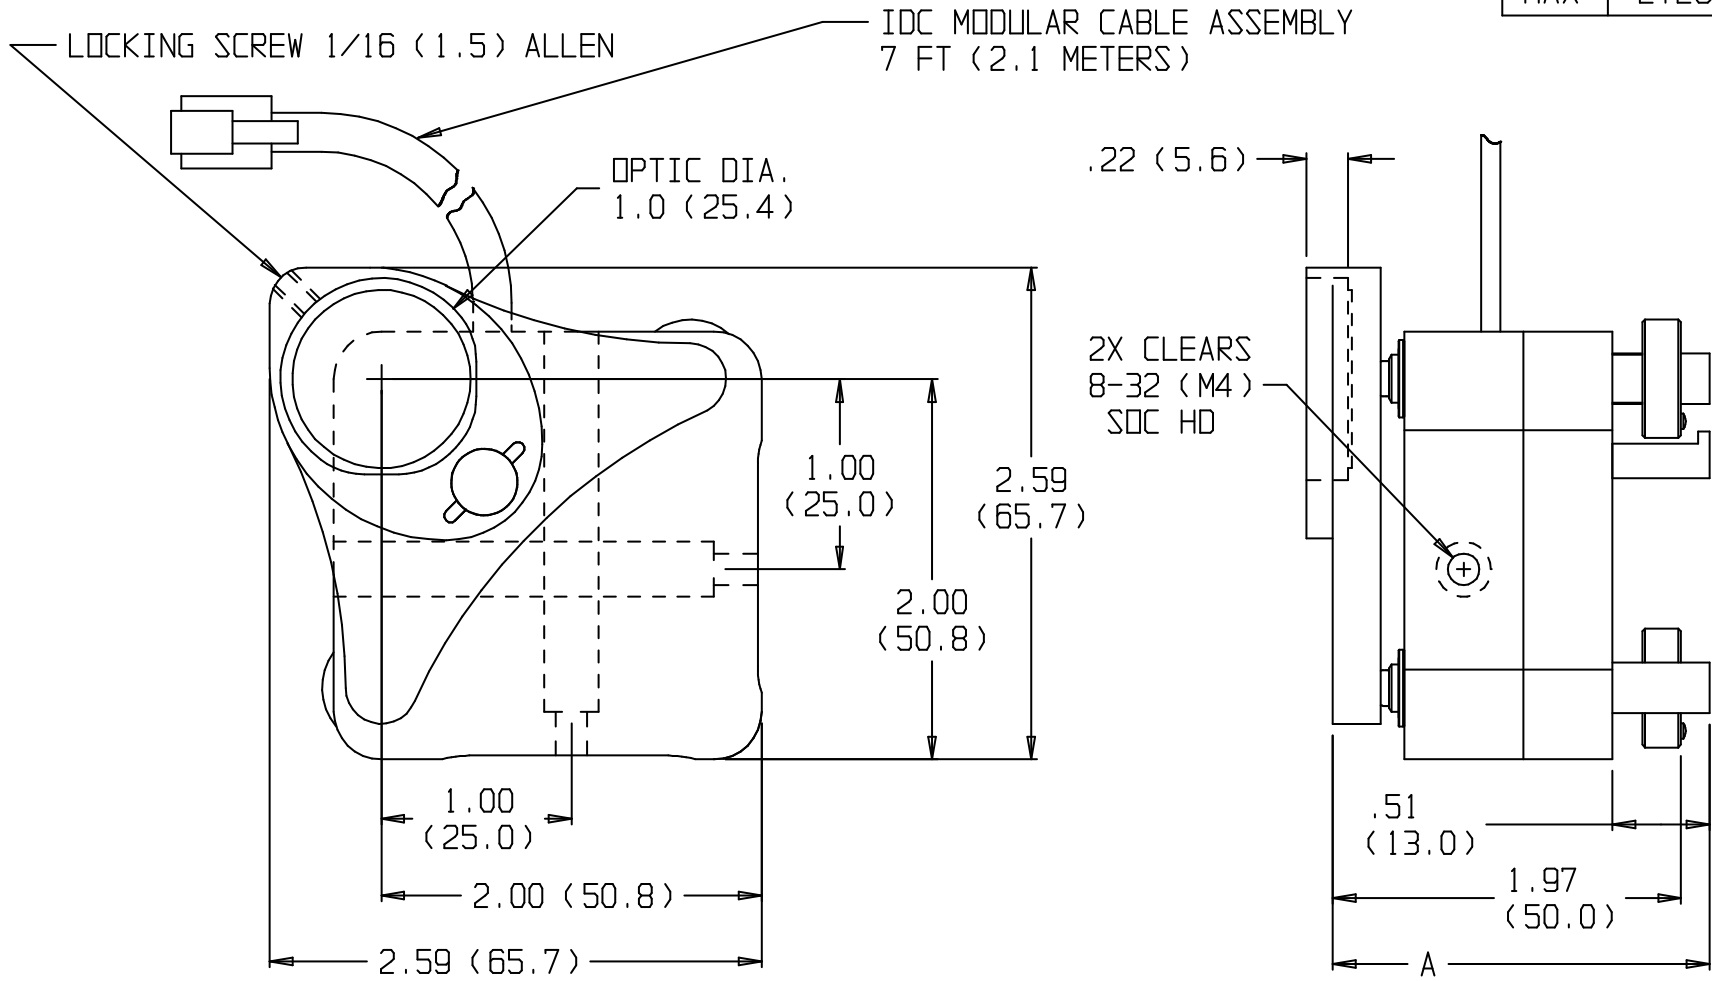

	A
MIN	2.03 (51.6)
MAX	2.28 (57.9)

8812(M) 1" GIMBAL OPTIC MOUNT

[V] New Focus™