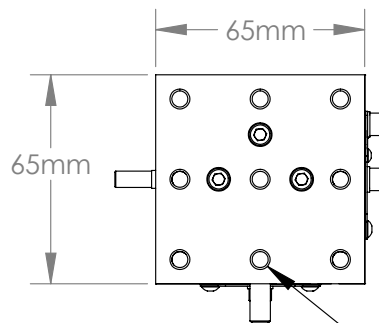

# M-DS65-XYZ

RIGHT-HANDED VERSION

9X M6 HOLES  
ON 25mm CENTERS

3X 3mm HEX KEY LOCKS

3X 1/8" HEX KEY  
ADJUSTING SCREWS

2X 13mm

4X COUNTER-BORED CLEARANCE  
HOLES FOR M6 SCREWS  
ON 50mm SPACING.

2X 6mm

BOTTOM VIEW