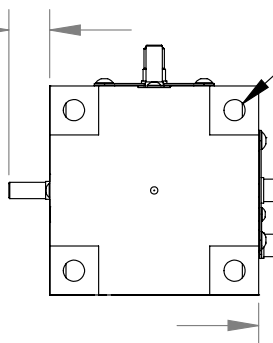

# M-DS65-XYZ

RIGHT-HANDED VERSION

9X M6 HOLES  
ON 25mm CENTERS

3X 3mm HEX KEY LOCKS

3X 1/8" HEX KEY  
ADJUSTING SCREWS

2X 13mm

4X COUNTER-BORED CLEARANCE  
HOLES FOR M6 SCREWS  
ON 50mm SPACING.

2X 6mm

BOTTOM VIEW