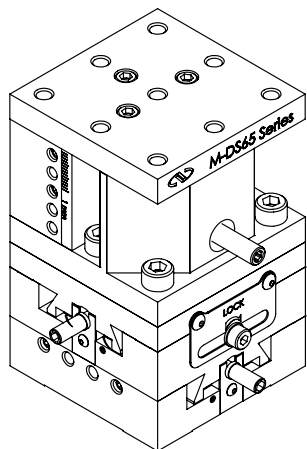

# M-DS65-XYZ

RIGHT-HANDED VERSION

9X M6 HOLES  
ON 25mm CENTERS

3X 3mm HEX KEY LOCKS

3X 1/8" HEX KEY  
ADJUSTING SCREWS

2X 13mm

4X COUNTER-BORED CLEARANCE  
HOLES FOR M6 SCREWS  
ON 50mm SPACING.

2X 6mm

BOTTOM VIEW