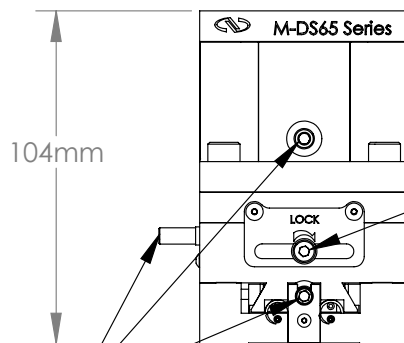

# M-DS65-XYZ

RIGHT-HANDED VERSION

9X M6 HOLES  
ON 25mm CENTERS

3X 3mm HEX KEY LOCKS

3X 1/8" HEX KEY  
ADJUSTING SCREWS

2X 13mm

4X COUNTER-BORED CLEARANCE  
HOLES FOR M6 SCREWS  
ON 50mm SPACING.

2X 6mm

BOTTOM VIEW