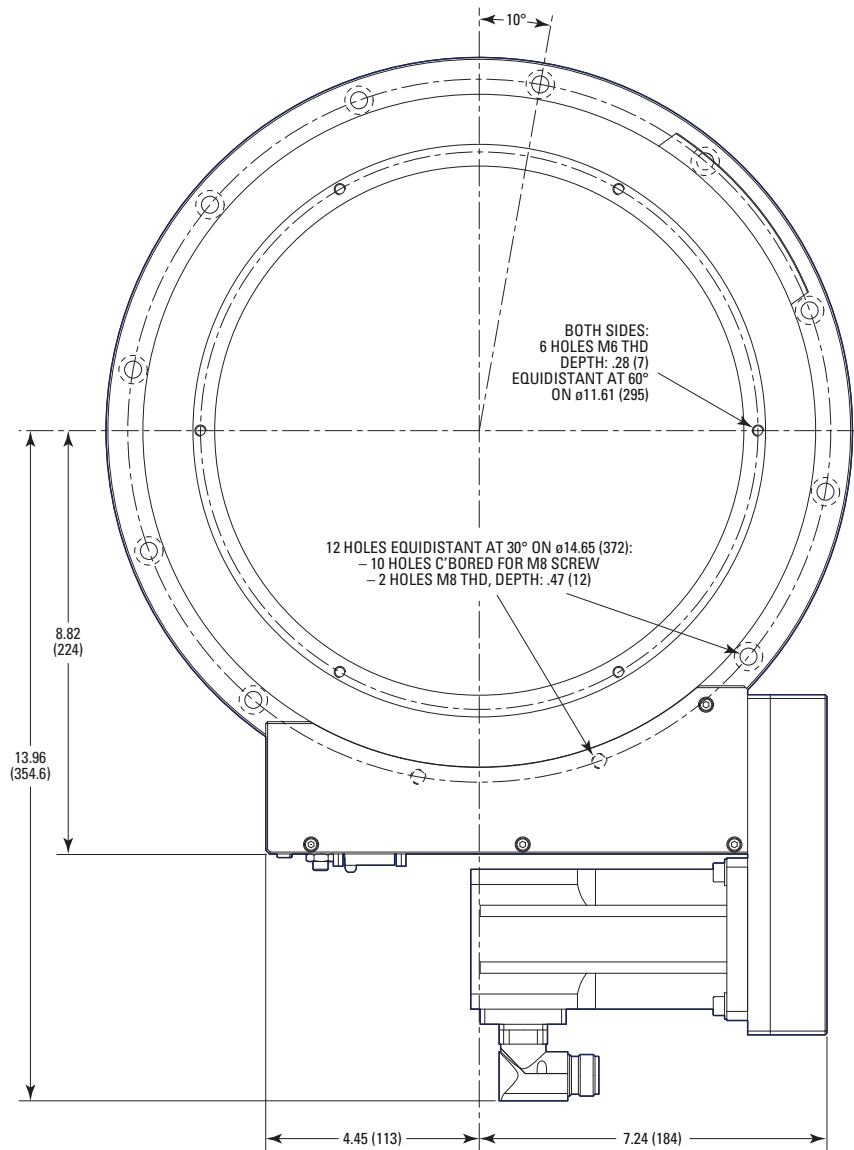

- TOP VIEW -

- FRONT VIEW -

MODEL SHOWN: RVU350HA-HS

DIMENSIONS IN INCHES (AND MILLIMETERS)

SCALE 1:4

 Newport