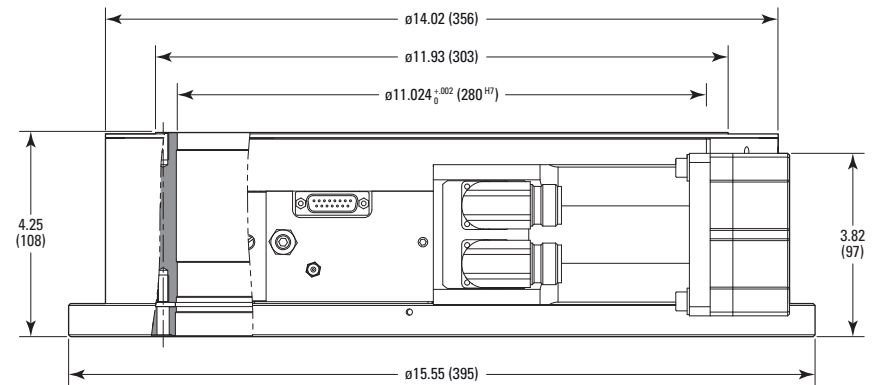

- TOP VIEW -

- FRONT VIEW -

MODEL SHOWN: RVU350HA-HS

DIMENSIONS IN INCHES (AND MILLIMETERS)

SCALE 1:4

 Newport