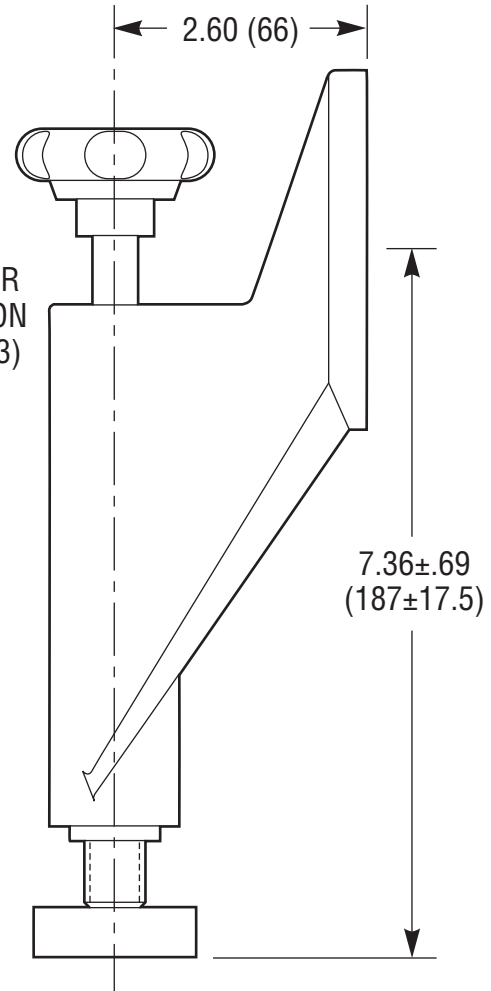

4 HOLES
C'BORED FOR
M6 SCREW ON
SQR 2.48 (63)

Newport