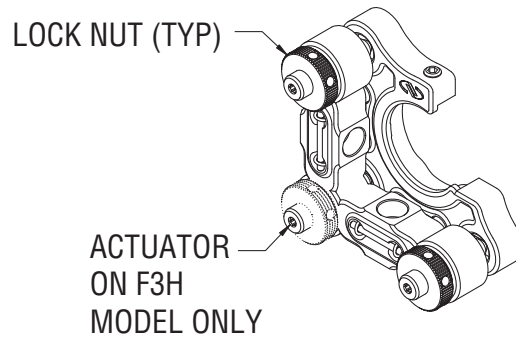

ACTUATOR  
ON F3H  
MODEL ONLY

SS100-F SERIES

LOCK NUT (TYP)

ACTUATOR  
ON F3H  
MODEL ONLY

SC100-F SERIES

ACTUATOR  
ON R3H  
MODEL ONLY

SC100-R-LH SERIES  
(LEFT HANDED, REAR LOADING)