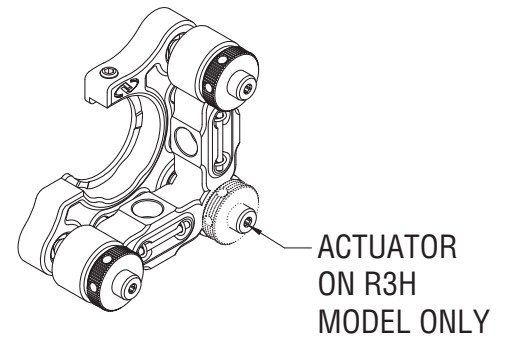

ACTUATOR  
ON F3H  
MODEL ONLY

SS100-F SERIES

LOCK NUT (TYP)

ACTUATOR  
ON F3H  
MODEL ONLY

SC100-F SERIES

ACTUATOR  
ON R3H  
MODEL ONLY

SC100-R-LH SERIES  
(LEFT HANDED, REAR LOADING)