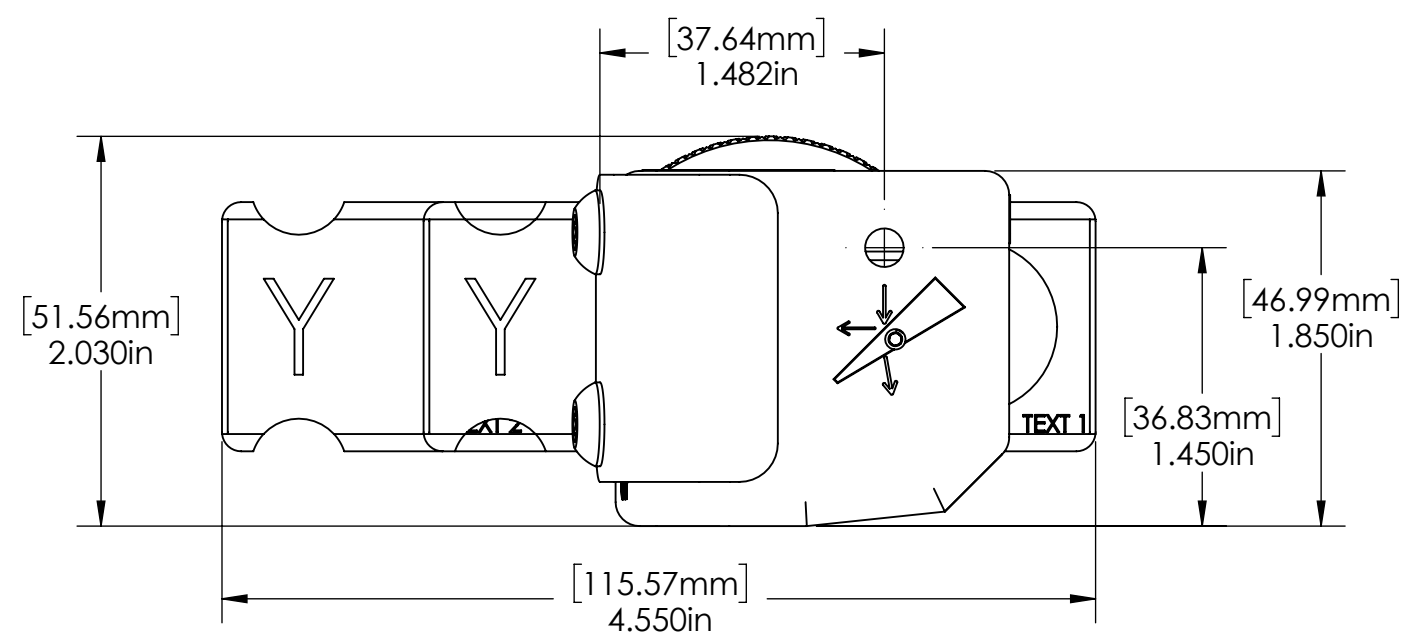

Nominal Path Length = 2.820in [71.63mm]

NOMINAL BEAM PATH = 2.847in [72.32mm]

NOMINAL BEAM PATH = 3.360in [85.34mm]