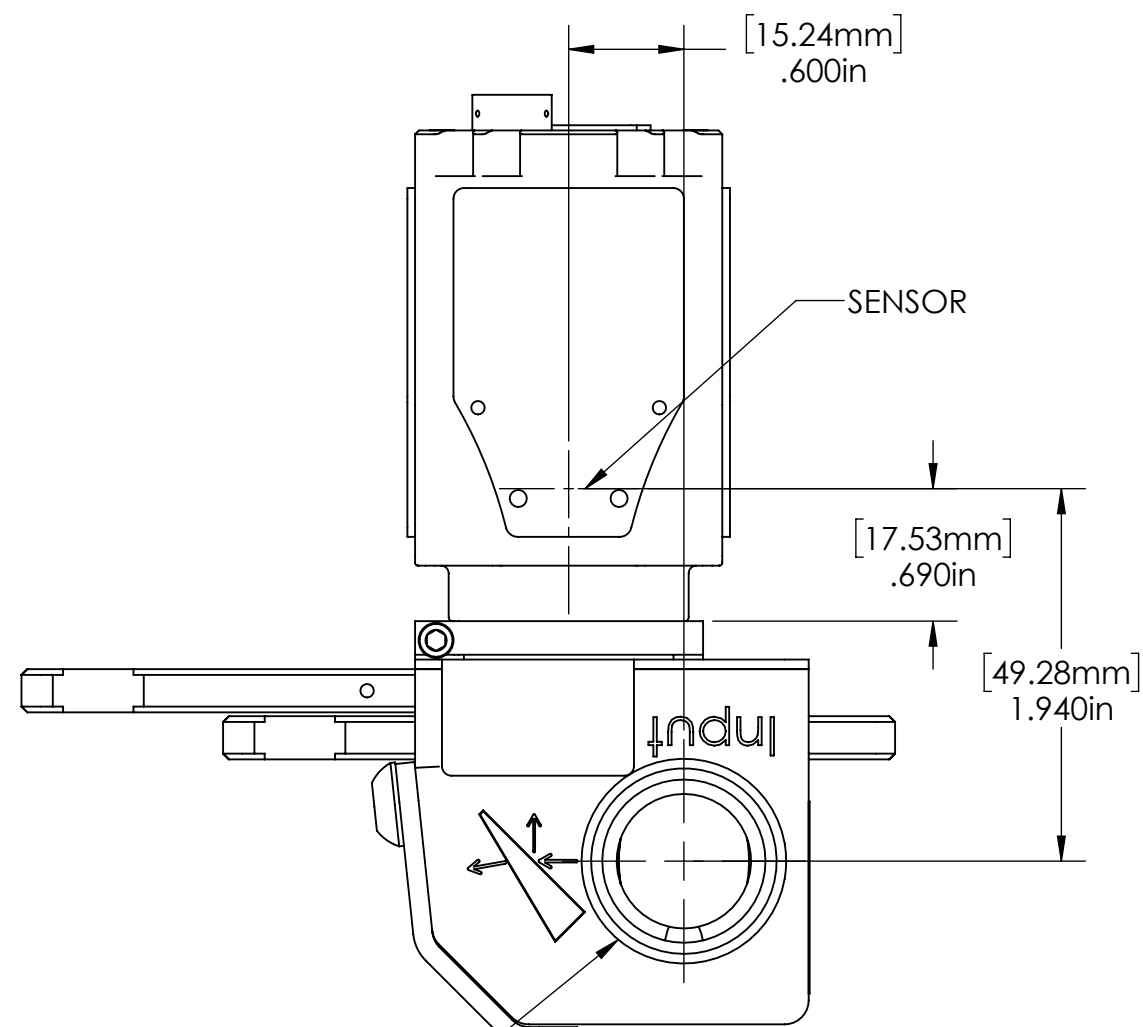

Nominal Path Length = 2.820in [71.63mm]

NOMINAL BEAM PATH = 2.847in [72.32mm]

NOMINAL BEAM PATH = 3.360in [85.34mm]