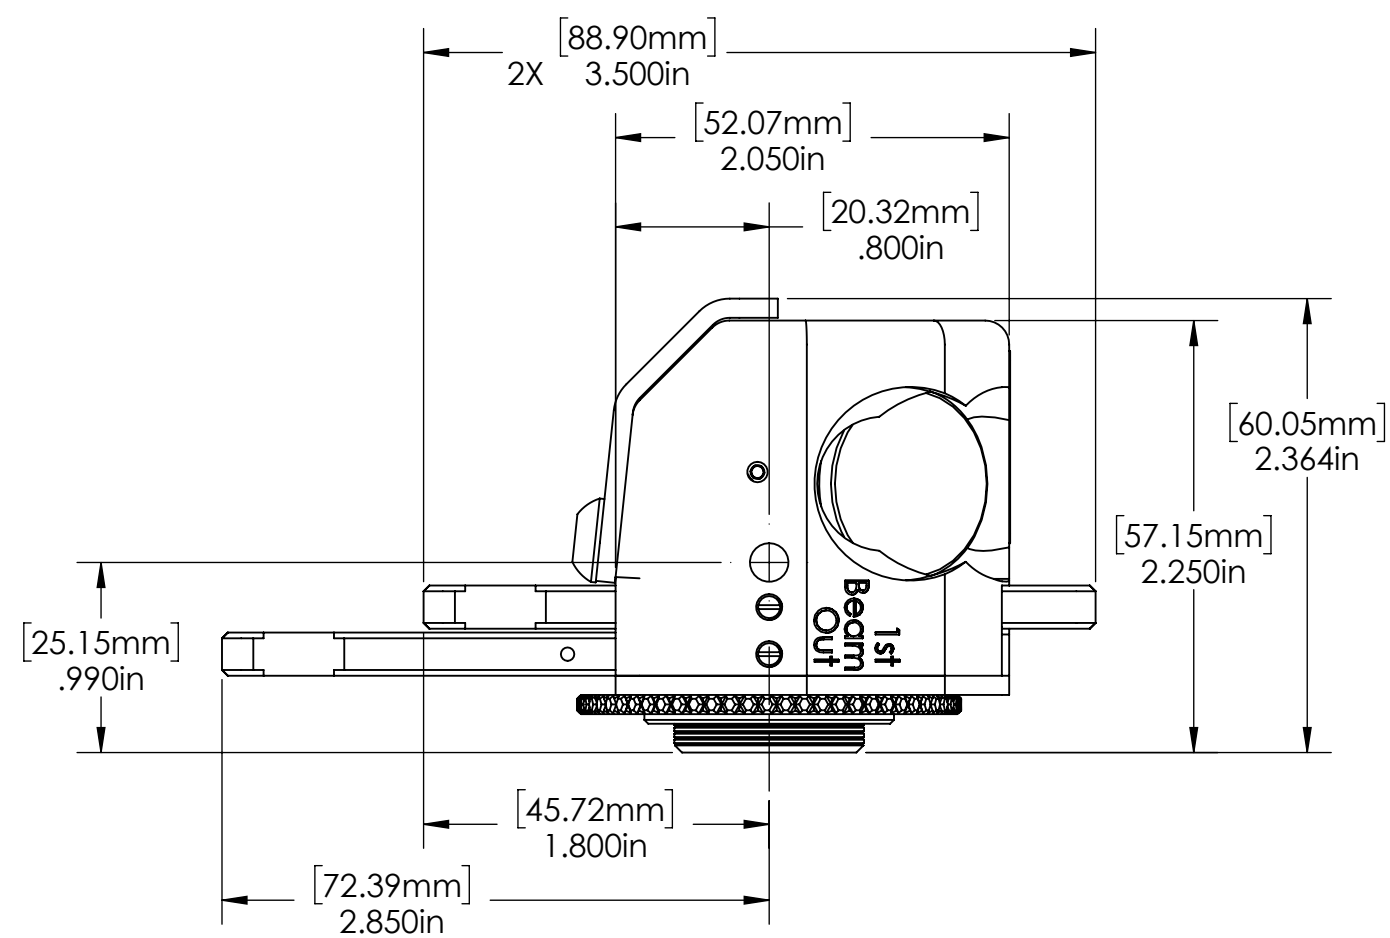

Nominal Path Length = 2.820in [71.63mm]

NOMINAL BEAM PATH = 2.847in [72.32mm]

NOMINAL BEAM PATH = 3.360in [85.34mm]