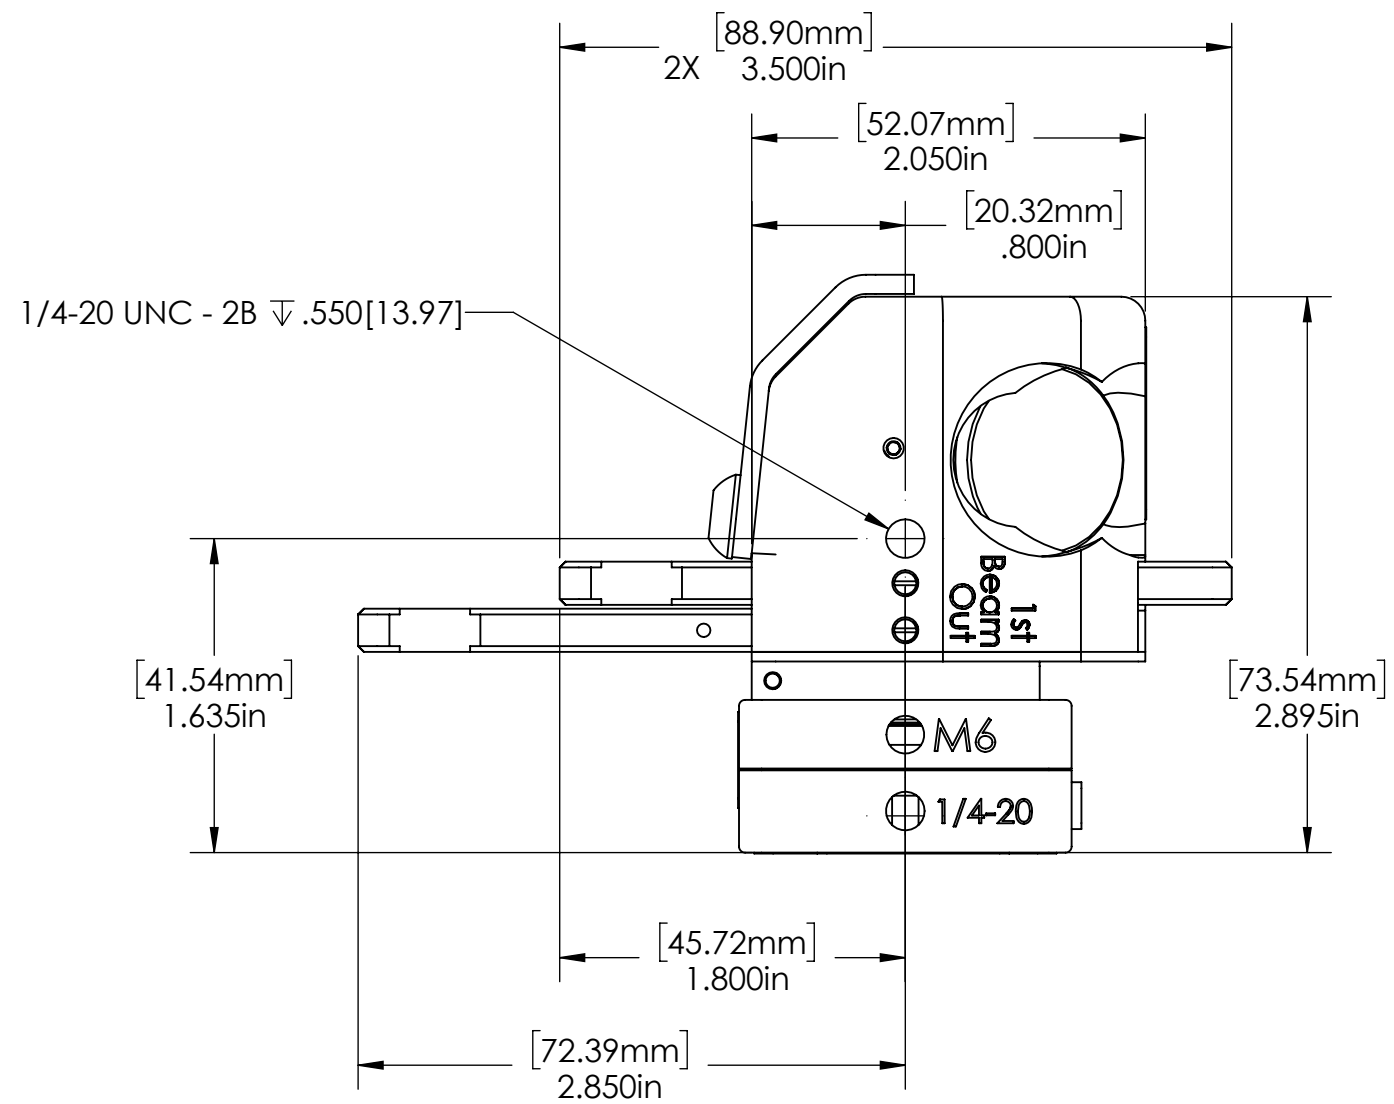

Nominal Path Length = 2.820in [71.63mm]

NOMINAL BEAM PATH = 2.847in [72.32mm]

NOMINAL BEAM PATH = 3.360in [85.34mm]