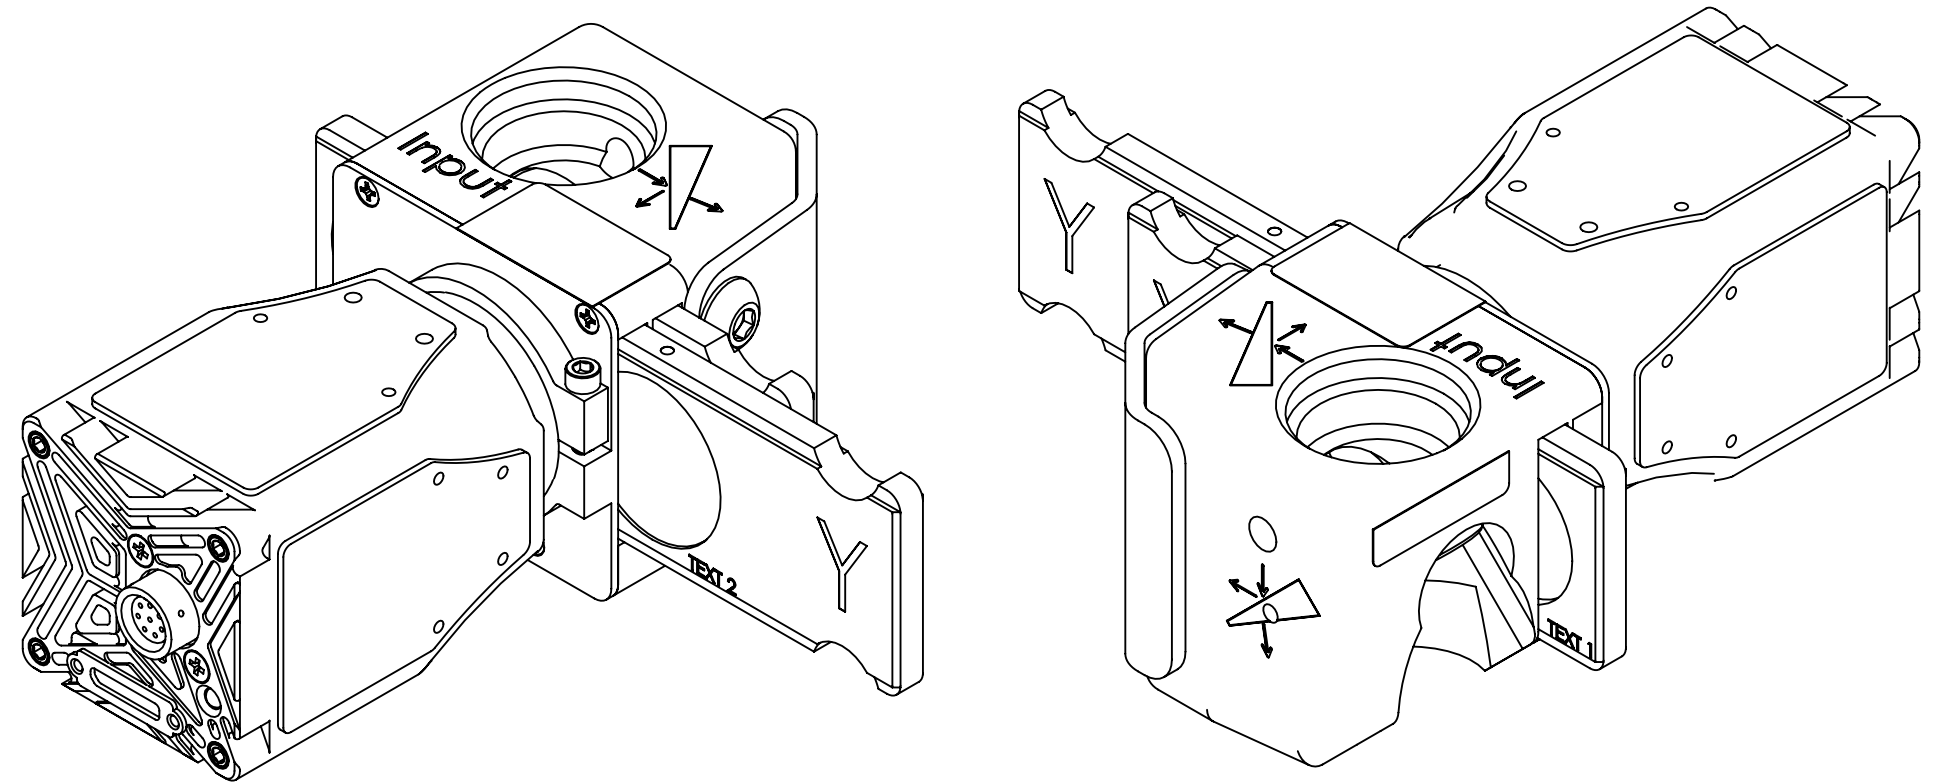

Nominal Path Length = 2.820in [71.63mm]

NOMINAL BEAM PATH = 2.847in [72.32mm]

NOMINAL BEAM PATH = 3.360in [85.34mm]