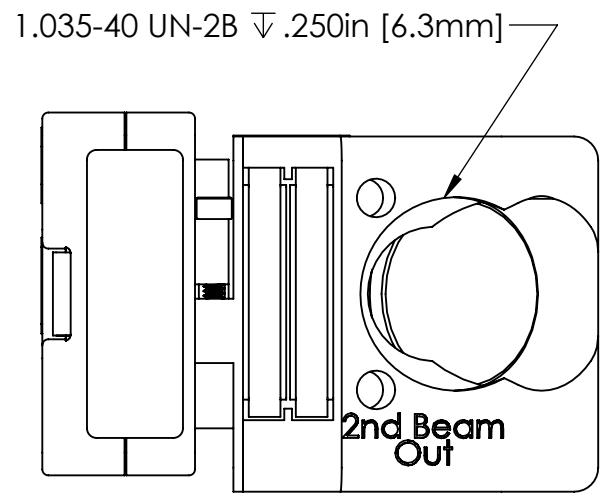

Nominal Path Length = 2.820in [71.63mm]

NOMINAL BEAM PATH = 2.847in [72.32mm]

NOMINAL BEAM PATH = 3.360in [85.34mm]