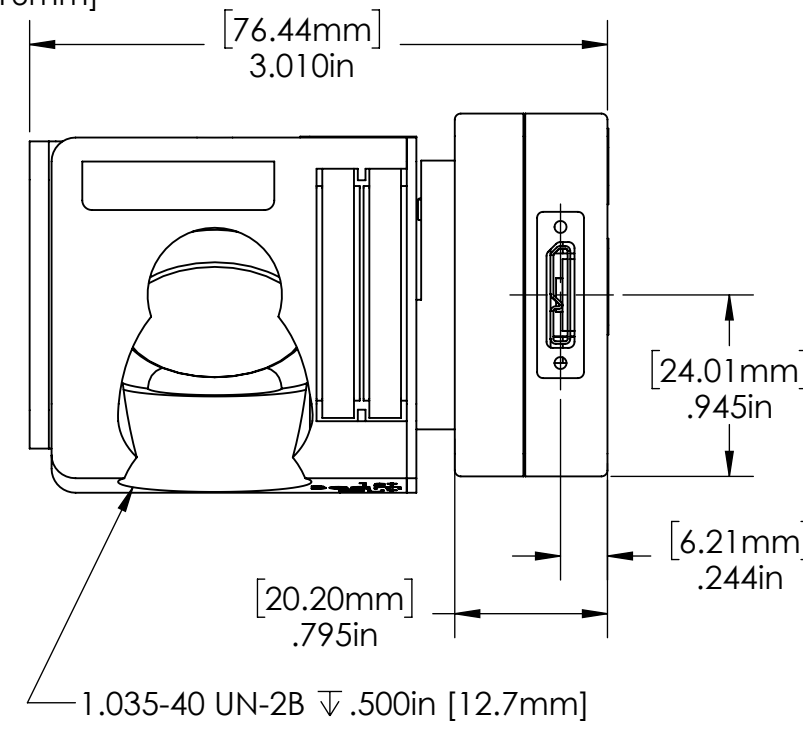

Nominal Path Length = 2.820in [71.63mm]

NOMINAL BEAM PATH = 2.847in [72.32mm]

NOMINAL BEAM PATH = 3.360in [85.34mm]