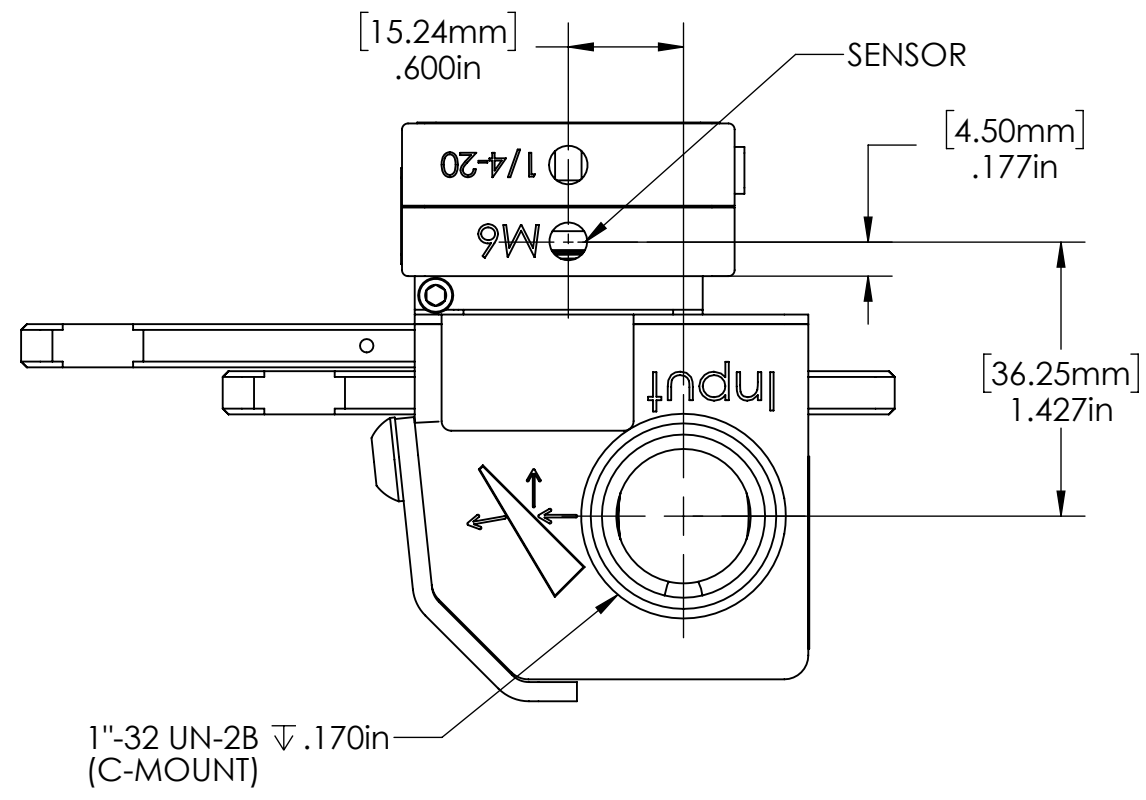

Nominal Path Length = 2.820in [71.63mm]

NOMINAL BEAM PATH = 2.847in [72.32mm]

NOMINAL BEAM PATH = 3.360in [85.34mm]