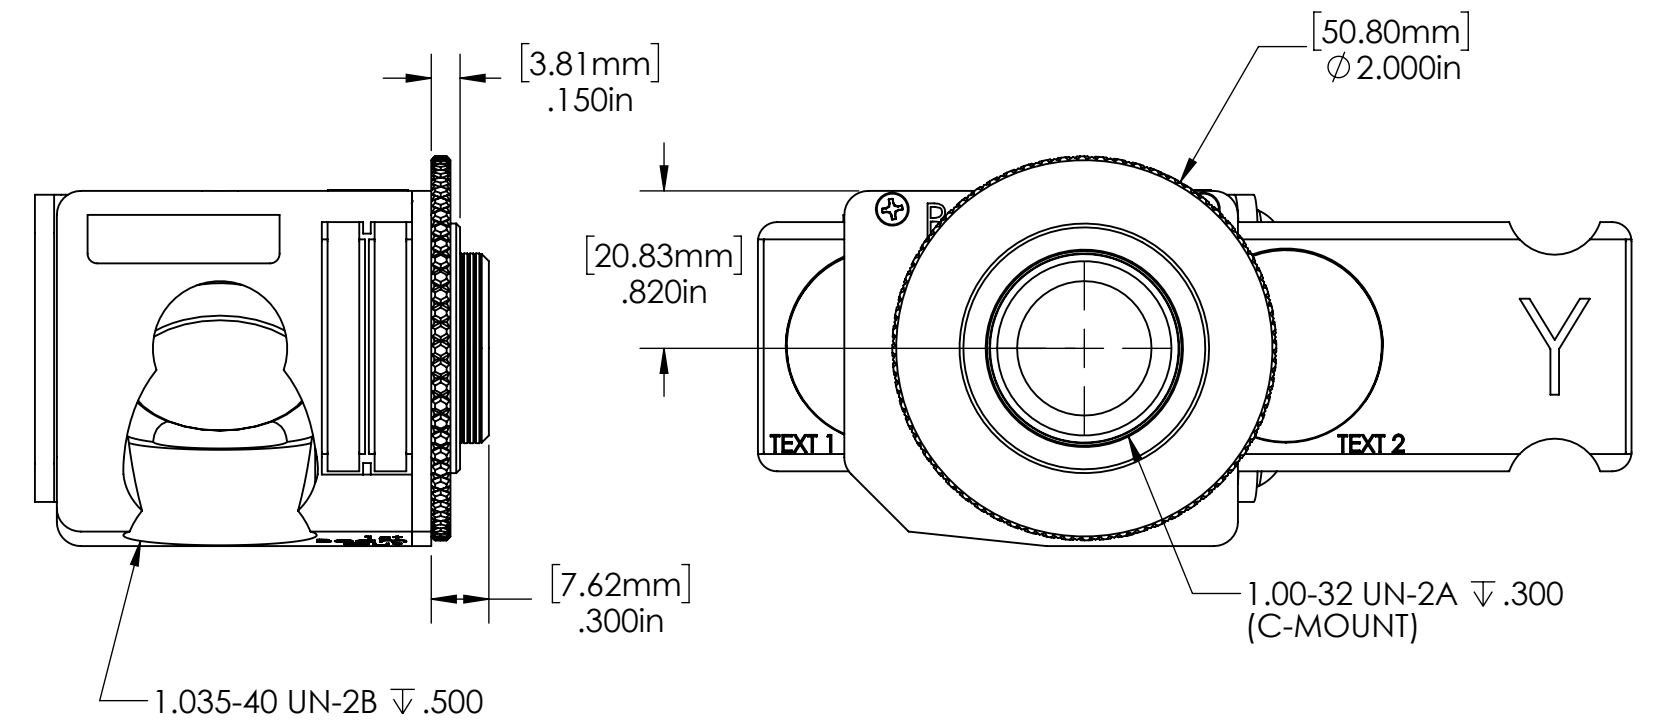

Nominal Path Length = 2.820in [71.63mm]

NOMINAL BEAM PATH = 2.847in [72.32mm]

NOMINAL BEAM PATH = 3.360in [85.34mm]