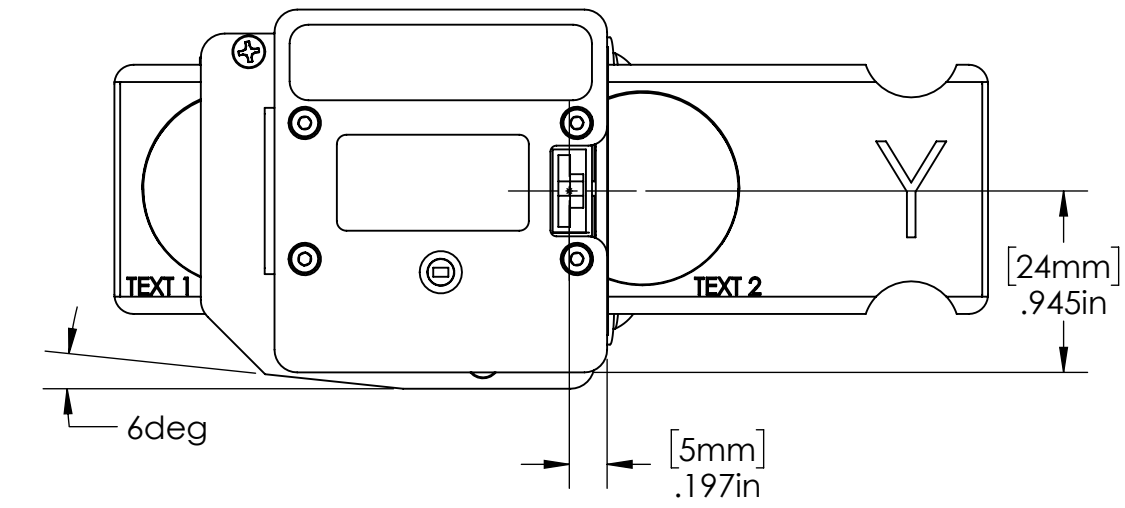

Nominal Path Length = 2.820in [71.63mm]

NOMINAL BEAM PATH = 2.847in [72.32mm]

NOMINAL BEAM PATH = 3.360in [85.34mm]