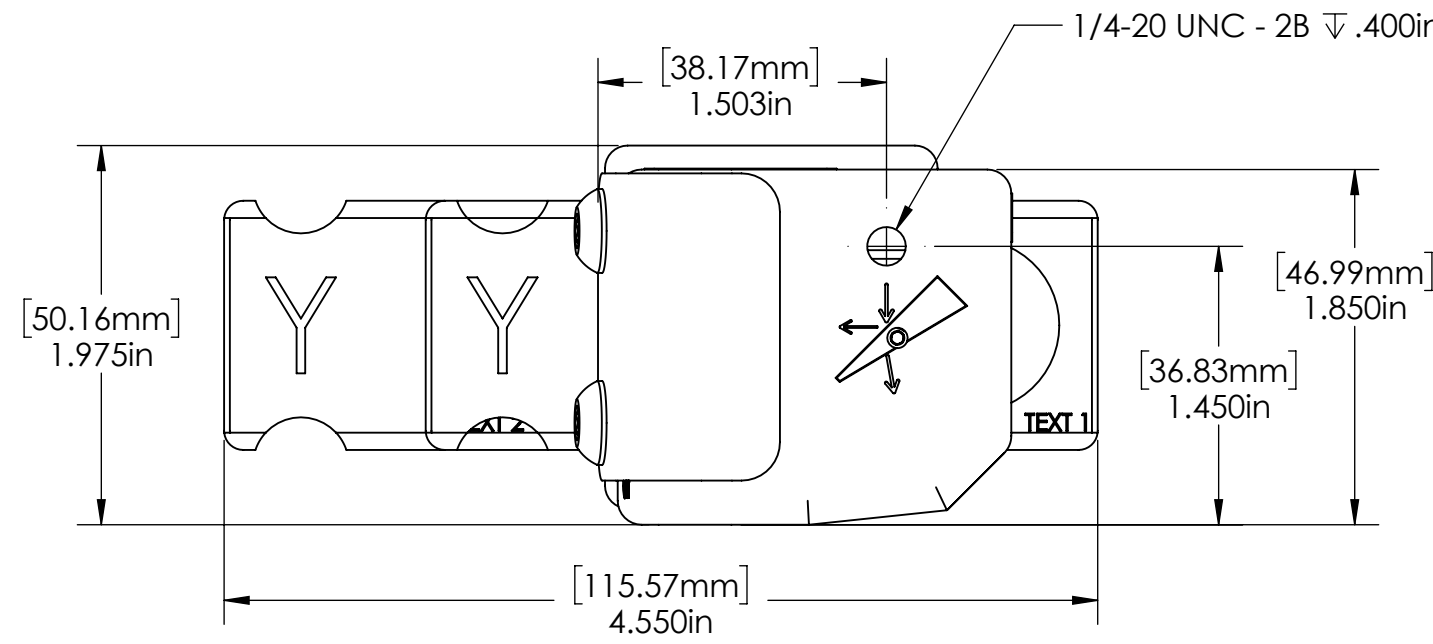

Nominal Path Length = 2.820in [71.63mm]

NOMINAL BEAM PATH = 2.847in [72.32mm]

NOMINAL BEAM PATH = 3.360in [85.34mm]