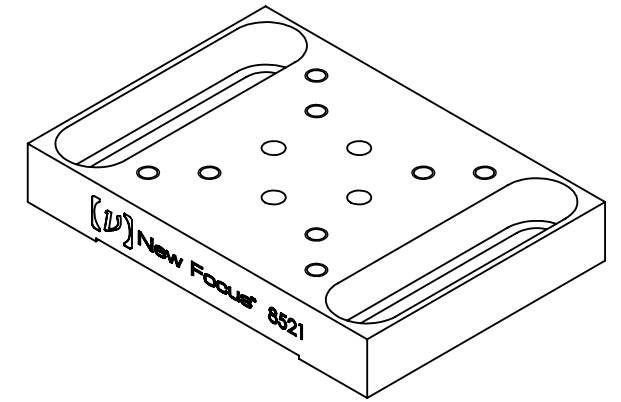

[W] New Focus™ 8521

SECTION A-A

SCALE 1:1

SIZE B	CAGE CODE OR ECCN	DWG NO. 8521	REV B
SCALE 2:1	MODEL FILE NAME 8521	1 OF 1	