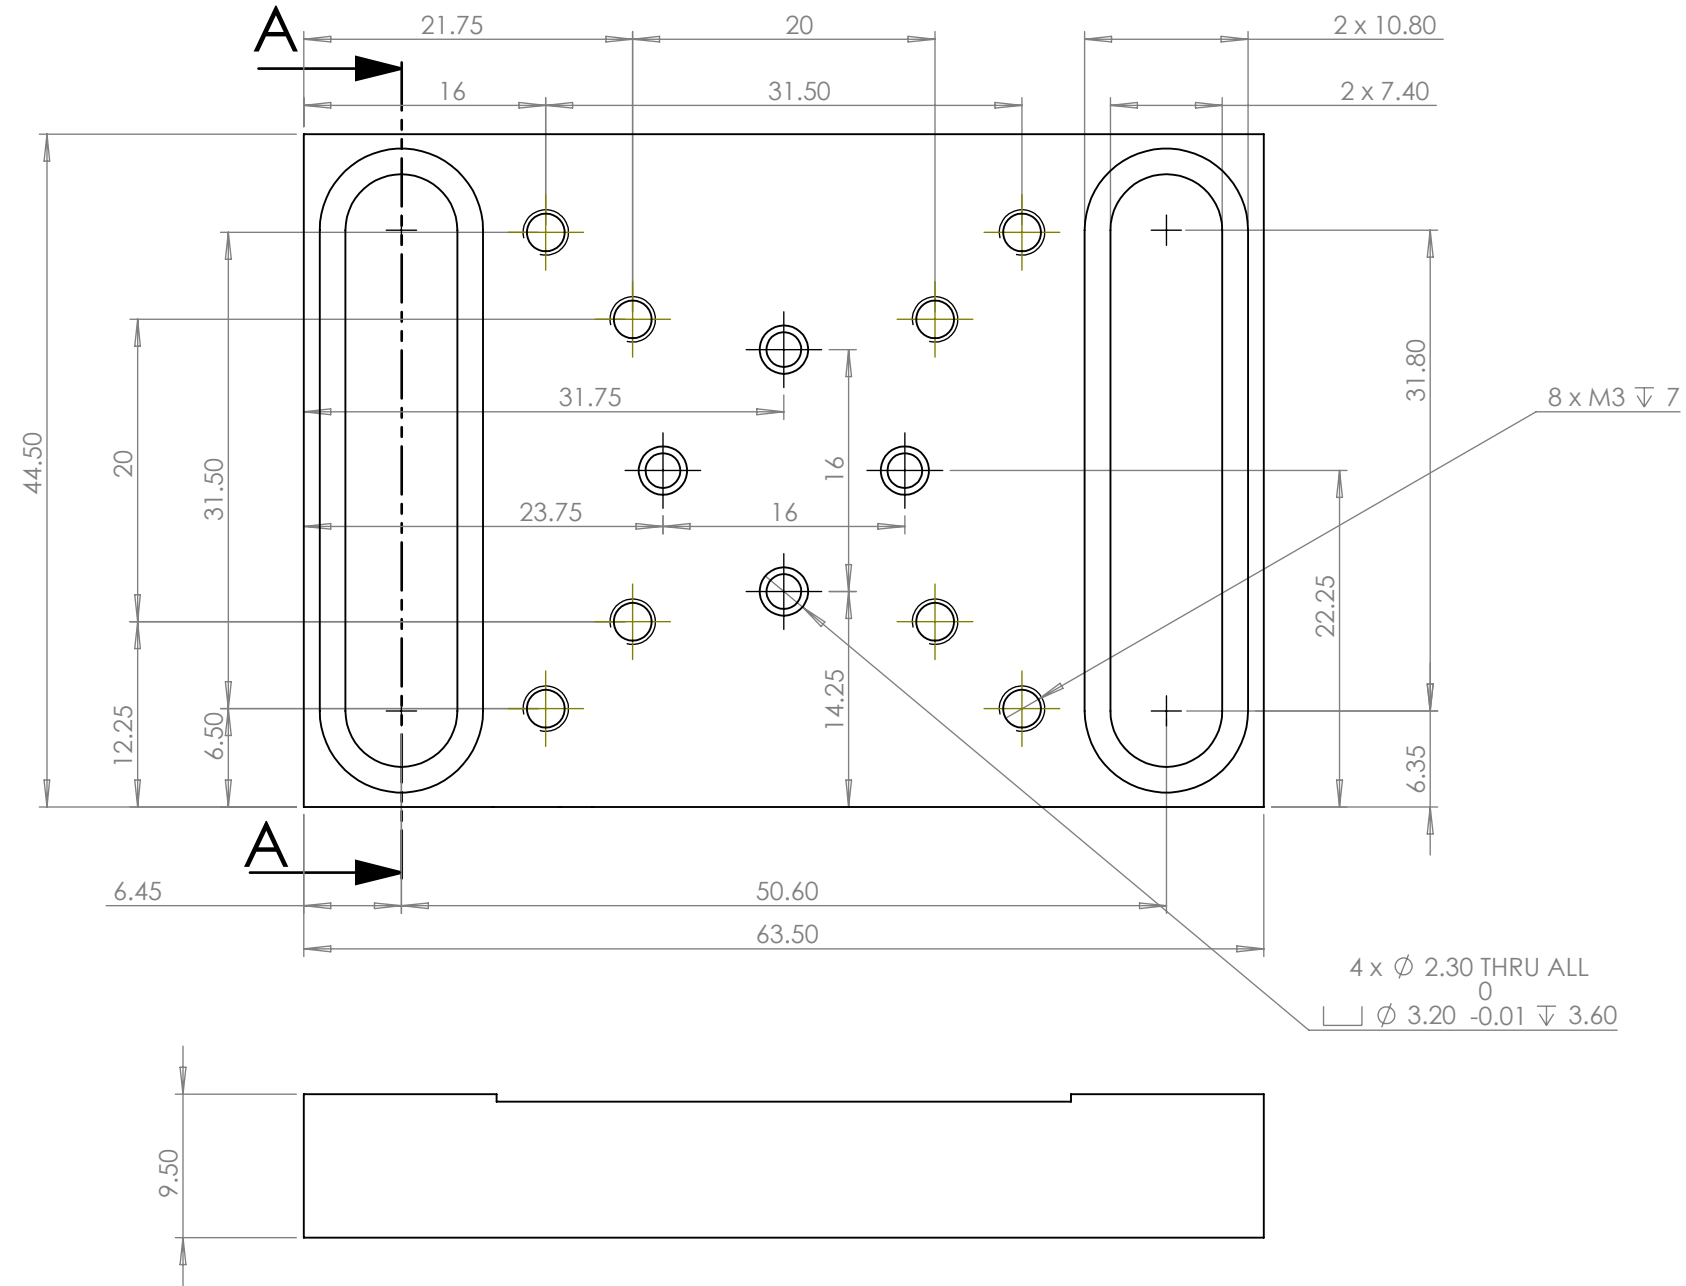

[W] New Focus™ 8521

SECTION A-A

SCALE 1:1

SIZE B	CAGE CODE OR ECCN	DWG NO. 8521	REV B
SCALE 2:1	MODEL FILE NAME 8521	1 OF 1	