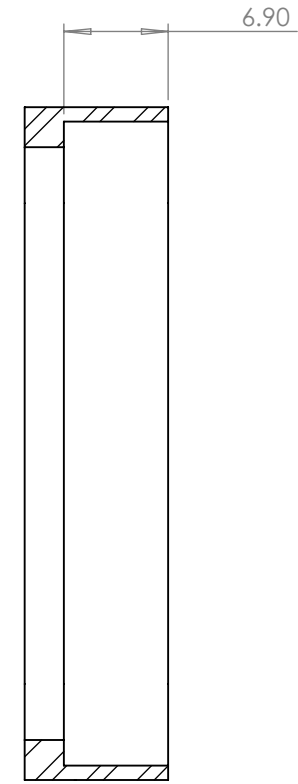

[W] New Focus™ 8521

SECTION A-A

SCALE 1:1

SIZE B	CAGE CODE OR ECCN	DWG NO. 8521	REV B
SCALE 2:1	MODEL FILE NAME 8521	1 OF 1	