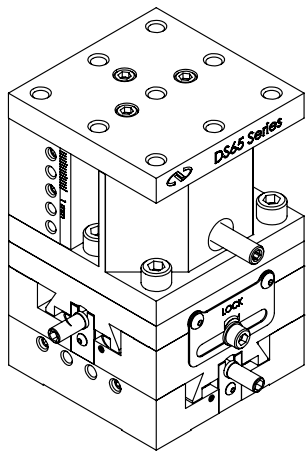

DS65-XYZ

RIGHT-HANDED VERSION

9X 1/4-20 HOLES
ON 1.0 CENTERS

3X 9/64" HEX KEY LOCKS

3X 1/8" HEX KEY
ADJUSTING SCREWS

4X COUNTER-BORED CLEARANCE
HOLES FOR 1/4-20 SCREWS
ON 2.0 SPACING.

BOTTOM VIEW