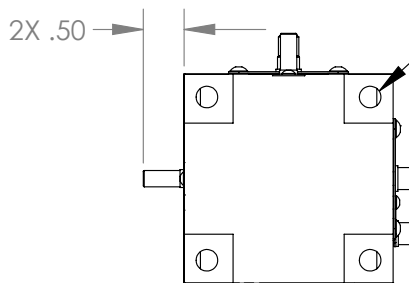

DS65-XYZ

RIGHT-HANDED VERSION

9X 1/4-20 HOLES
ON 1.0 CENTERS

3X 9/64" HEX KEY LOCKS

3X 1/8" HEX KEY
ADJUSTING SCREWS

4X COUNTER-BORED CLEARANCE
HOLES FOR 1/4-20 SCREWS
ON 2.0 SPACING.

BOTTOM VIEW