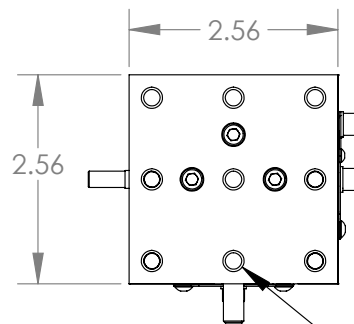

DS65-XYZ

RIGHT-HANDED VERSION

9X 1/4-20 HOLES
ON 1.0 CENTERS

3X 9/64" HEX KEY LOCKS

3X 1/8" HEX KEY
ADJUSTING SCREWS

4X COUNTER-BORED CLEARANCE
HOLES FOR 1/4-20 SCREWS
ON 2.0 SPACING.

BOTTOM VIEW