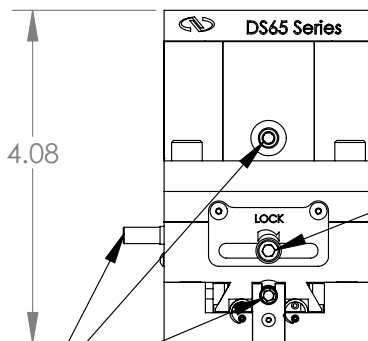

DS65-XYZ

RIGHT-HANDED VERSION

9X 1/4-20 HOLES
ON 1.0 CENTERS

3X 9/64" HEX KEY LOCKS

3X 1/8" HEX KEY
ADJUSTING SCREWS

4X COUNTER-BORED CLEARANCE
HOLES FOR 1/4-20 SCREWS
ON 2.0 SPACING.

BOTTOM VIEW