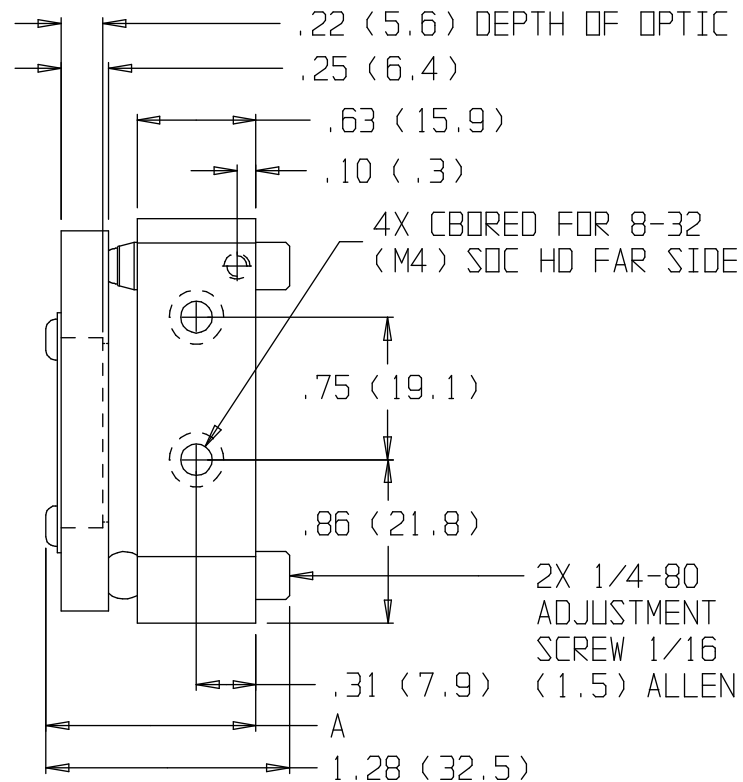

ACCEPTS DIA 1.00
(25.4) OPTICS
CLEAR APERTURE
DIA .94 (23.8)

LOCKING SCREW
1/16 (1.5) ALLEN

2X ACTUATOR LOCK
1/16 (1.5) ALLEN

OPTIC RETAINER

	A
MIN	1.10 (27.9)
MAX	1.20 (30.5)

9805-K COMMERCIAL 1" CENTER MOUNT