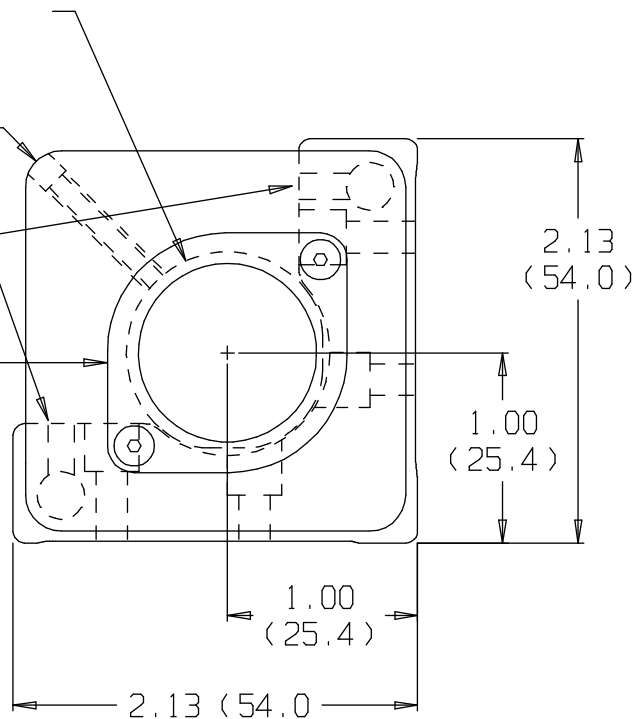

ACCEPTS DIA 1.00
(25.4) OPTICS
CLEAR APERTURE
DIA .94 (23.8)

LOCKING SCREW
1/16 (1.5) ALLEN

2X ACTUATOR LOCK
1/16 (1.5) ALLEN

OPTIC RETAINER

	A
MIN	1.10 (27.9)
MAX	1.20 (30.5)

9805-K COMMERCIAL 1" CENTER MOUNT