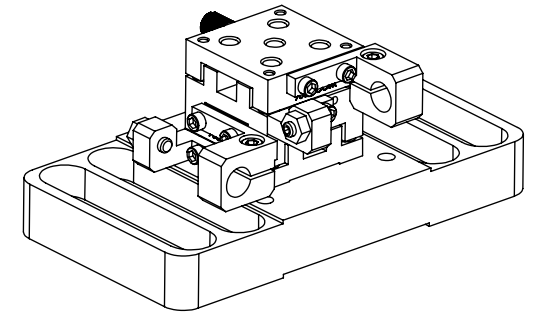

MODEL # 9061-XY (9061-XY-M)

Gothic-Arch XY Translation Stage,
25 x 25 MM Platform, #8-32 (M4)

THIRD ANGLE
PROJECTION

 **Newport**
Experience | Solutions