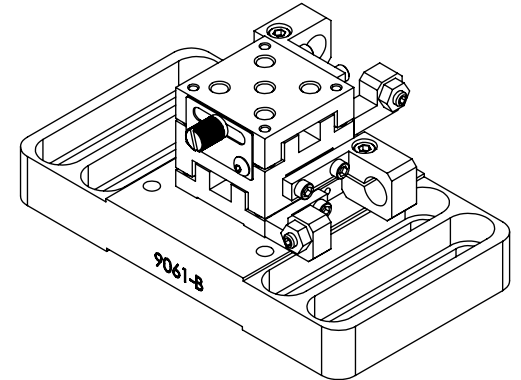

MODEL # 9061-XY (9061-XY-M)

Gothic-Arch XY Translation Stage,
25 x 25 MM Platform, #8-32 (M4)

THIRD ANGLE
PROJECTION

 **Newport**
Experience | Solutions