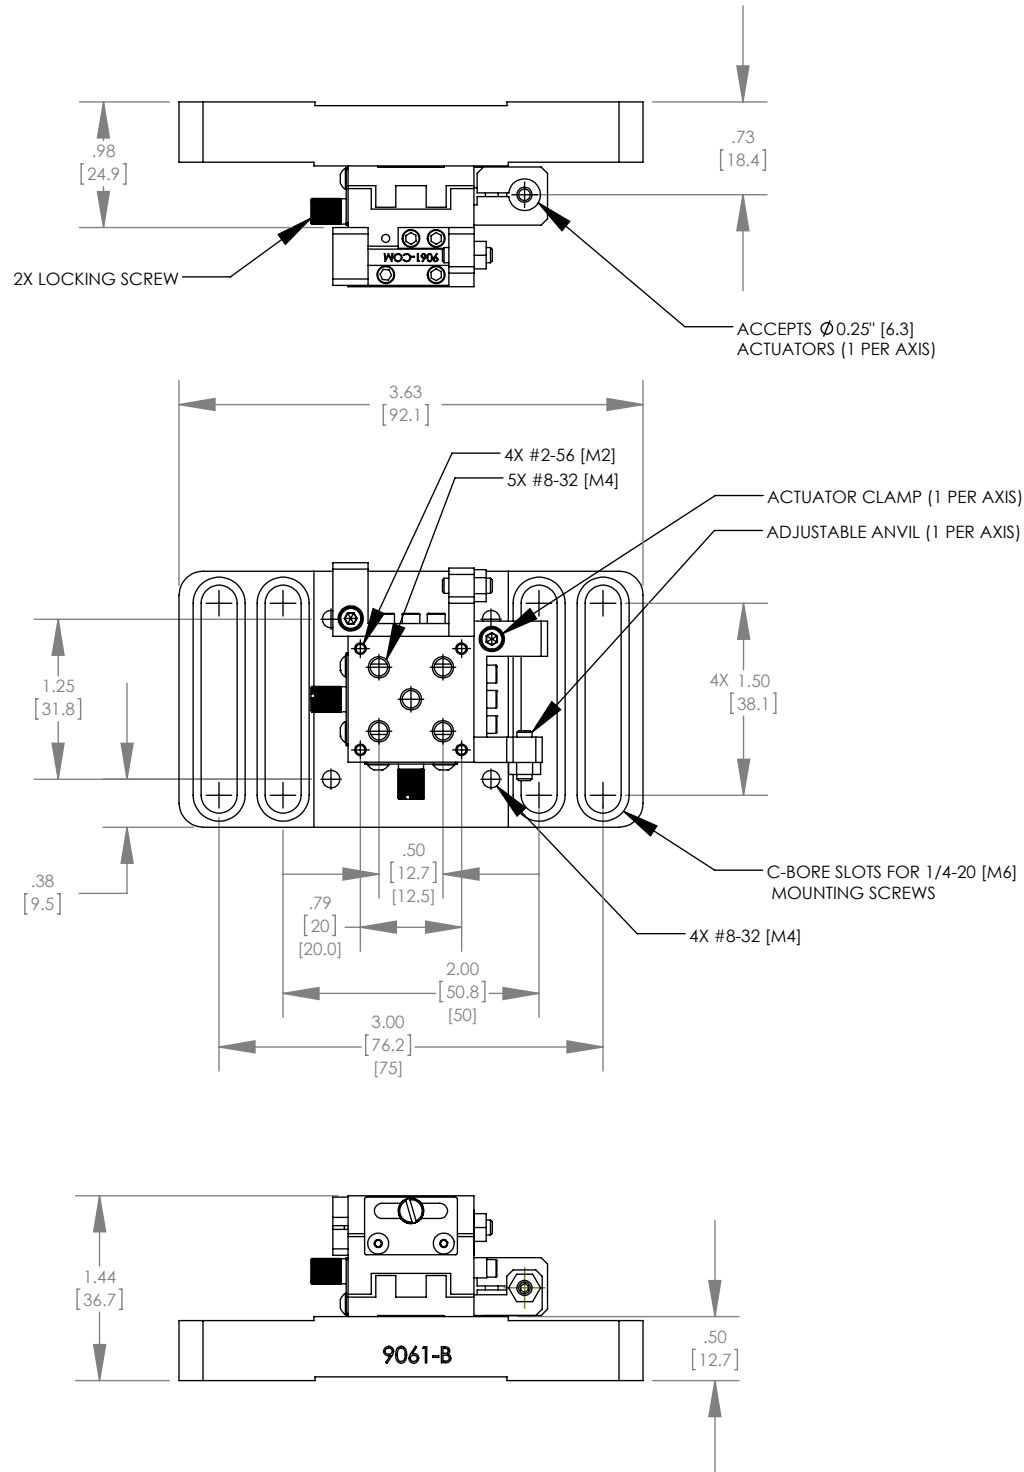

MODEL # 9061-XY (9061-XY-M)

Gothic-Arch XY Translation Stage,
25 x 25 MM Platform, #8-32 (M4)

THIRD ANGLE
PROJECTION

 **Newport**
Experience | Solutions