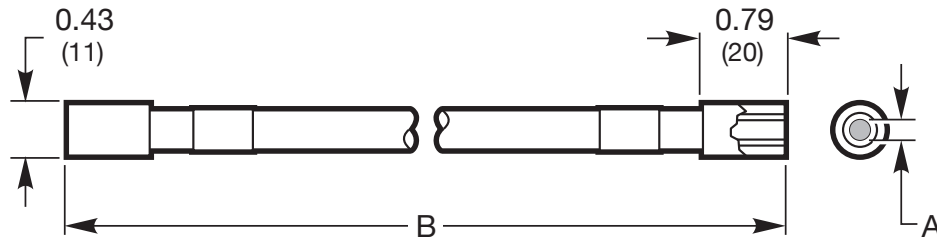

SINGLE BRANCH LIQUID LIGHT GUIDE

BIFURCATED LIQUID LIGHT GUIDE

Model	Type	Dimension "A" (mm)	Dimension "B" (m)
76841	single branch	3.0	2
76842	single branch	5.1	1
76843	single branch	5.1	2
76846	bifurcated	3.0	1
76847	bifurcated	3.0	2
76848	bifurcated	3.0	1
76849	bifurcated	3.0	2