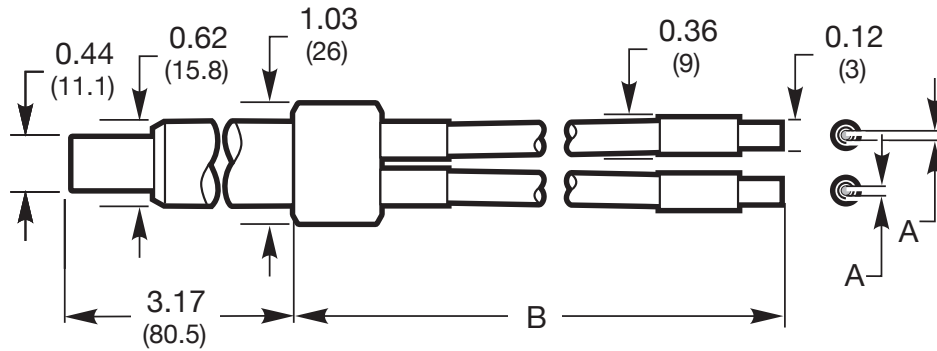

SINGLE BRANCH LIQUID LIGHT GUIDE

BIFURCATED LIQUID LIGHT GUIDE

Model	Type	Dimension "A" (mm)	Dimension "B" (m)
76841	single branch	3.0	2
76842	single branch	5.1	1
76843	single branch	5.1	2
76846	bifurcated	3.0	1
76847	bifurcated	3.0	2
76848	bifurcated	3.0	1
76849	bifurcated	3.0	2