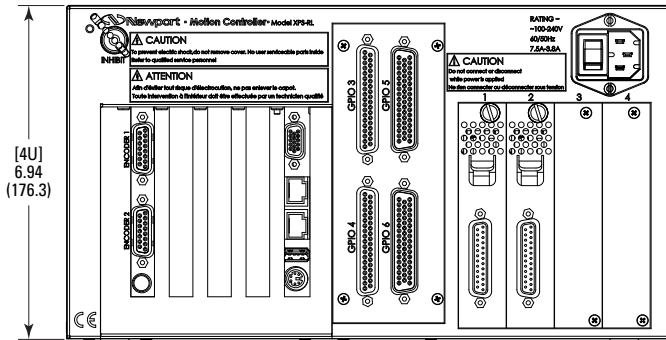

2 x 4 M6 THD, USABLE DEPTH <.39 (10)

**MODEL SHOWN: XPS-RL2X**  
 DIMENSIONS IN INCHES (AND MILLIMETERS)  
 0 1.0 2.0 3.0 4.0 IN.  
 0 50 100 (MM)  
 SCALE 1:4