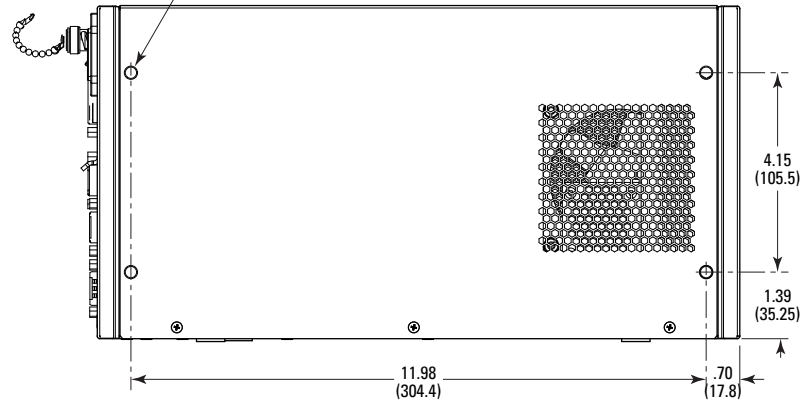

2 x 4 M6 THD, USABLE DEPTH <.39 (10)

**MODEL SHOWN: XPS-RL2X**  
 DIMENSIONS IN INCHES (AND MILLIMETERS)  
 0 1.0 2.0 3.0 4.0 IN.  
 0 50 100 (MM)  
 SCALE 1:4