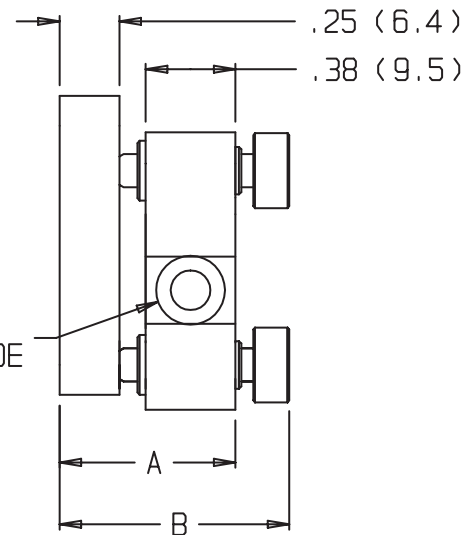

LOCKING SCREW
1/16 (1.5) ALLEN

ACCEPT DIA .50
(12.7) OPTICS

2X C' BORED 8-32
(M4) SOC HD FAR SIDE

	9883	9883-K
A MIN	.66 (16.8)	.66 (16.8)
A MAX	.79 (19.9)	.81 (20.4)
B	.96 (24.4)	.83 (21.1)

9883 1/2" CORNER PINT-SIZE