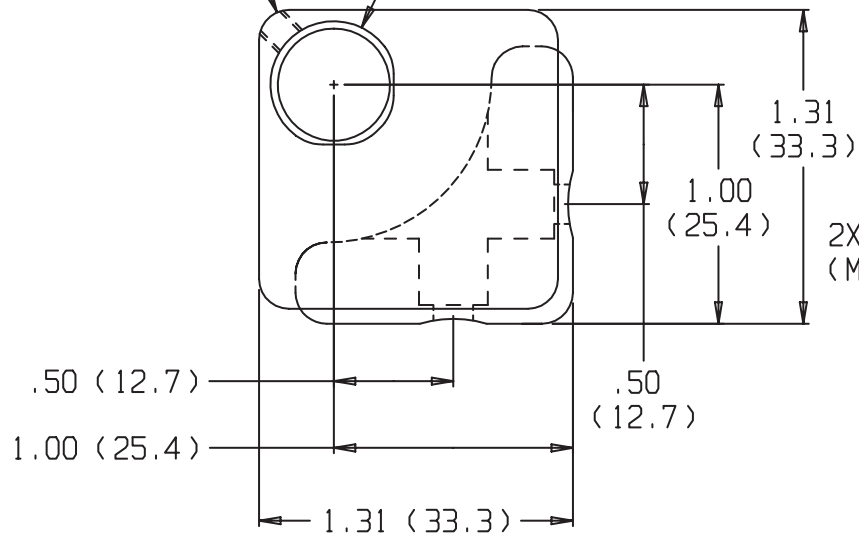

LOCKING SCREW
1/16 (1.5) ALLEN

ACCEPT DIA .50
(12.7) OPTICS

2X C' BORED 8-32
(M4) SOC HD FAR SIDE

	9883	9883-K
A MIN	.66 (16.8)	.66 (16.8)
A MAX	.79 (19.9)	.81 (20.4)
B	.96 (24.4)	.83 (21.1)

9883 1/2" CORNER PINT-SIZE