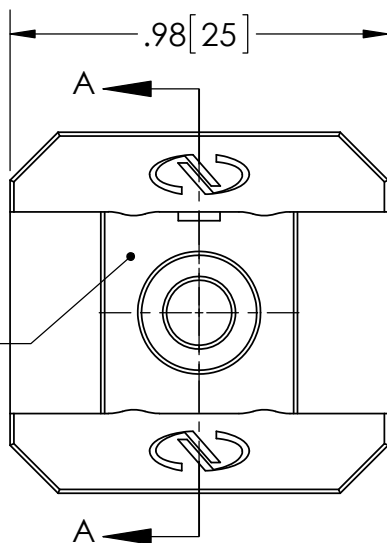

5/64 [2] HEX KEY  
REMOVE SETSCREW FOR  
#8-32 THD POST MOUNT

OPTICS HOUSING  
ACCOMMODATES  
12.7 x 12.7 OR  
12.7 x 25.4 OPTICS

SECTION A-A

5/64 [2] HEX KEY  
REMOVE SETSCREW FOR  
M4 THD POST MOUNT