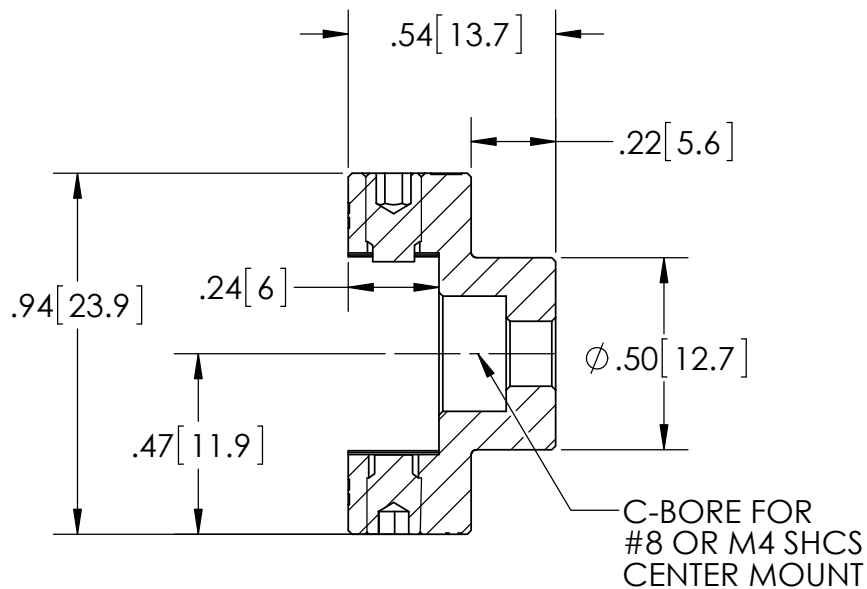

5/64 [2] HEX KEY  
REMOVE SETSCREW FOR  
#8-32 THD POST MOUNT

OPTICS HOUSING  
ACCOMMODATES  
12.7 x 12.7 OR  
12.7 x 25.4 OPTICS

SECTION A-A

5/64 [2] HEX KEY  
REMOVE SETSCREW FOR  
M4 THD POST MOUNT