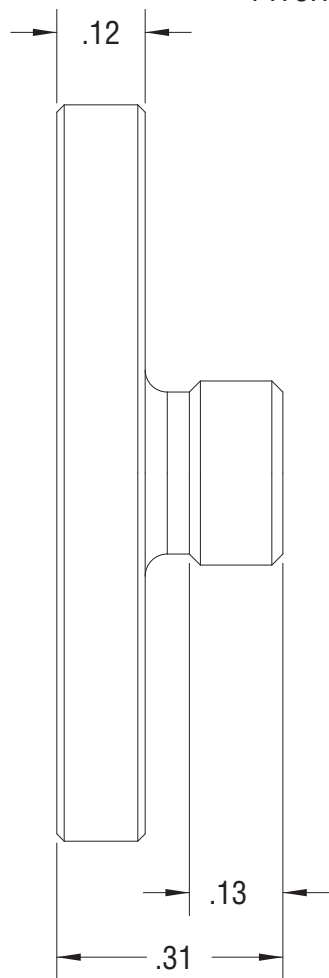

1.000-40 UNS-2A
MAJOR Ø 0.9939 MIN / 0.9990 MAX
PITCH Ø 0.9793 MIN / 0.9828 MAX

2X
Ø .040
▽.08