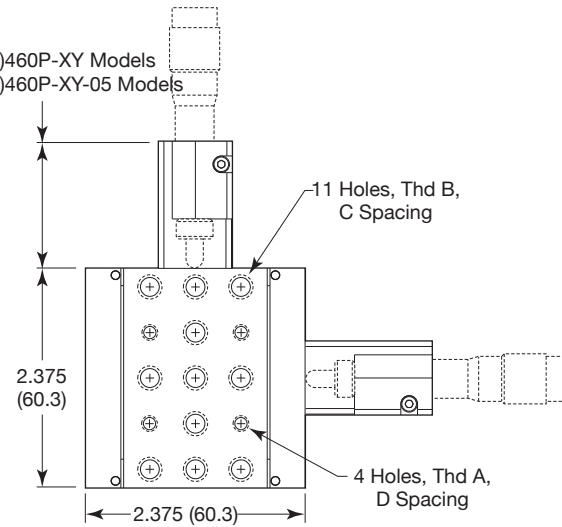

1.38 (34.9) on (M-)460P-XY Models
 0.94 (23.8) on (M-)460P-XY-05 Models

Model (Metric)	Thread		Dimensions [in. (mm)]		
	A	B	C	D	E
460P-XY	8-32 (M4)	1/4-20 (M6)	0.50 (12.5)	1.00 (25.0)	2.00 (50.0)