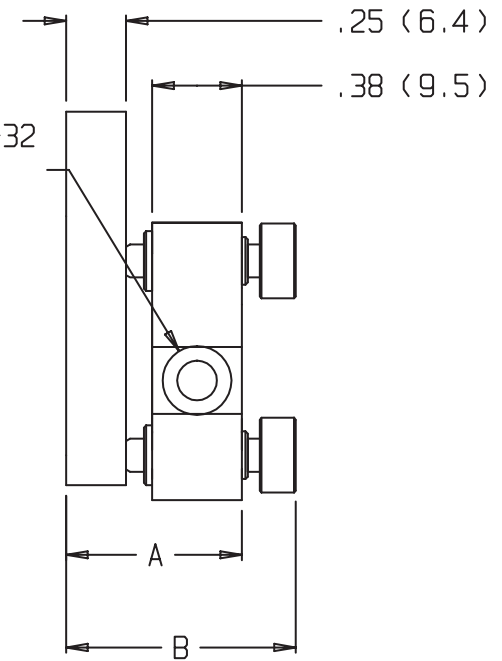

2X C' BORED 8-32
(M4) SOC HD
FARSIDE

	9884	9884-K
A MIN	.66 (16.8)	.66 (16.8)
A MAX	.79 (19.9)	.81 (20.4)
B	.96 (24.4)	.83 (21.1)

9884 1" CORNER PINT-SIZE

 New Focus™