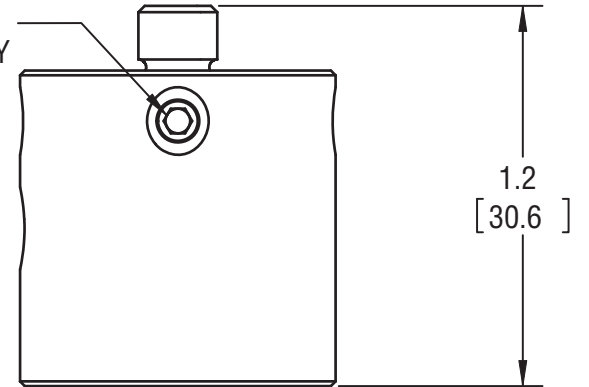

8-32 (M4) SET SCREW  
 5/64\_in (2mm) HEX KEY  
 2 PLACES

M-PS-1P: Thd A = M6, Set screw thread = M4  
 PS-1P: Thd A = 1/4-20, Set screw thread = 8-32