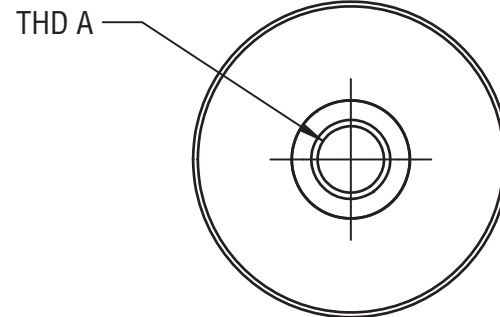

8-32 (M4) SET SCREW  
 5/64\_in (2mm) HEX KEY  
 2 PLACES

M-PS-1P: Thd A = M6, Set screw thread = M4  
 PS-1P: Thd A = 1/4-20, Set screw thread = 8-32