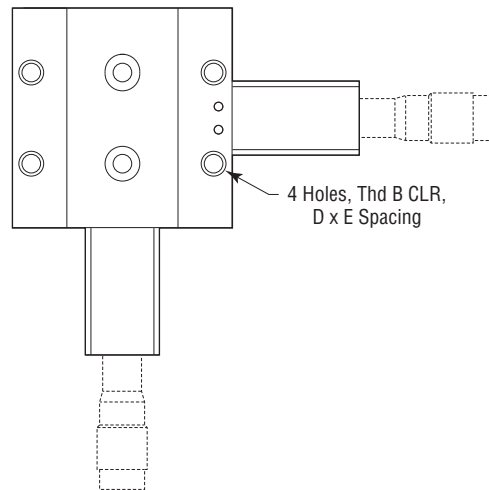

1.38 (34.9) on (M-)460P-XY Models
 0.94 (23.8) on (M-)460P-XY-05 Models

Model (Metric)	Thread		Dimensions [in. (mm)]		
	A	B	C	D	E
460PD-X	8-32 (M4)	1/4-20 (M6)	0.50 (12.5)	1.00 (25.0)	2.00 (50.0)
460P-BA		1/4-20 (M6)		1.00 (25.0)	2.00 (50.0)
460P-90BK	8-32 (M4)	1/4-20 (M6)	0.50 (12.5)	1.00 (25.0)	