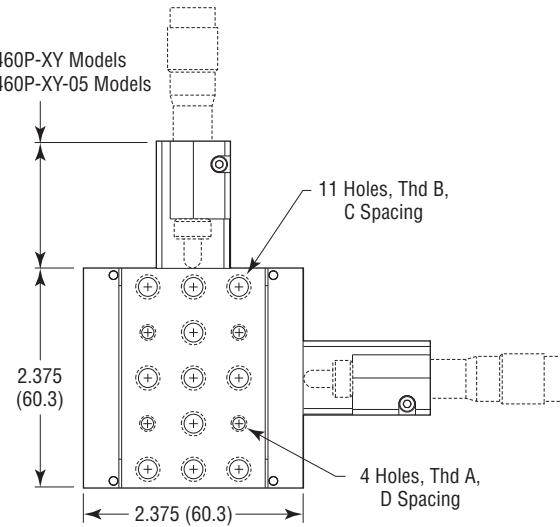

1.38 (34.9) on (M-)460P-XY Models
 0.94 (23.8) on (M-)460P-XY-05 Models

Model (Metric)	Thread		Dimensions [in. (mm)]		
	A	B	C	D	E
460PD-X	8-32 (M4)	1/4-20 (M6)	0.50 (12.5)	1.00 (25.0)	2.00 (50.0)
460P-BA		1/4-20 (M6)		1.00 (25.0)	2.00 (50.0)
460P-90BK	8-32 (M4)	1/4-20 (M6)	0.50 (12.5)	1.00 (25.0)	