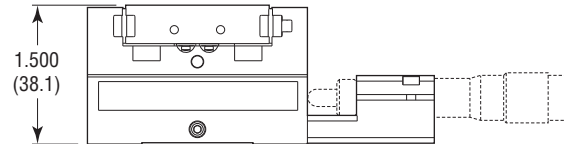

1.38 (34.9) on (M-)460P-XY Models
 0.94 (23.8) on (M-)460P-XY-05 Models

Model (Metric)	Thread		Dimensions [in. (mm)]		
	A	B	C	D	E
460PD-X	8-32 (M4)	1/4-20 (M6)	0.50 (12.5)	1.00 (25.0)	2.00 (50.0)
460P-BA		1/4-20 (M6)		1.00 (25.0)	2.00 (50.0)
460P-90BK	8-32 (M4)	1/4-20 (M6)	0.50 (12.5)	1.00 (25.0)	