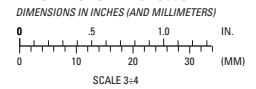

MODEL SHOWN: URS50CPP

 Newport