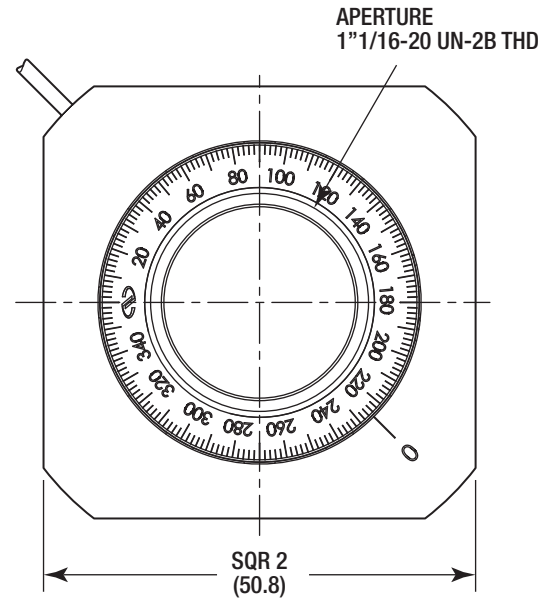

**MODEL SHOWN: AG-PR100**  
 DIMENSIONS IN INCHES (AND MILLIMETERS)

MINI-DIN4M CONNECTOR

CABLE  $\phi$ .07 (1.8)  
 LENGTH: 45 (1140)