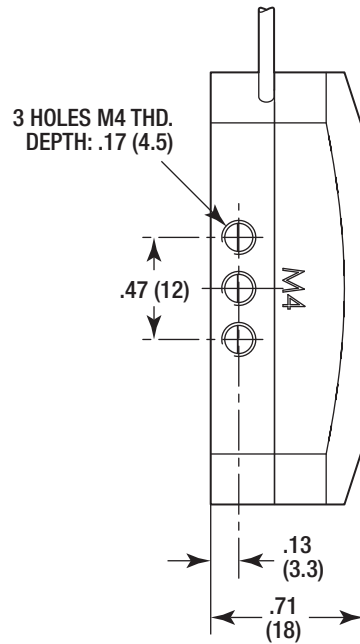

**MODEL SHOWN: AG-PR100**  
 DIMENSIONS IN INCHES (AND MILLIMETERS)

MINI-DIN4M CONNECTOR

CABLE  $\phi$ .07 (1.8)  
 LENGTH: 45 (1140)