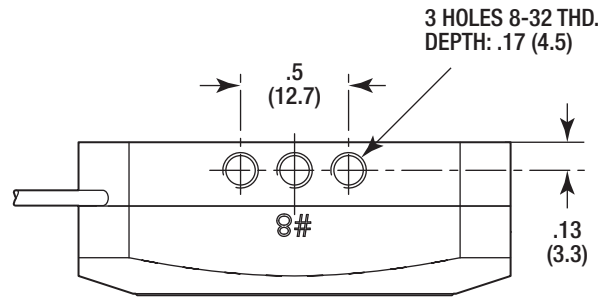

**MODEL SHOWN: AG-PR100**  
 DIMENSIONS IN INCHES (AND MILLIMETERS)

MINI-DIN4M CONNECTOR

CABLE  $\phi$ .07 (1.8)  
 LENGTH: 45 (1140)