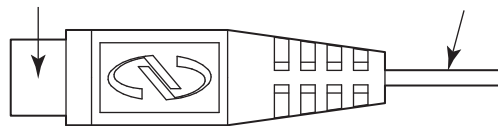

**MODEL SHOWN: AG-PR100**  
 DIMENSIONS IN INCHES (AND MILLIMETERS)

MINI-DIN4M CONNECTOR

CABLE  $\phi$ .07 (1.8)  
 LENGTH: 45 (1140)