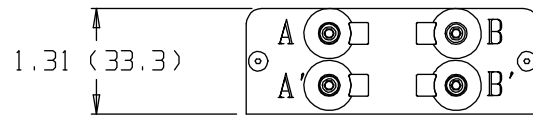

2X SLOT CLEAR
1/4-20 (M6) SOC HD

8071(M) MOTORIZED TILT ALIGNER

 New Focus™