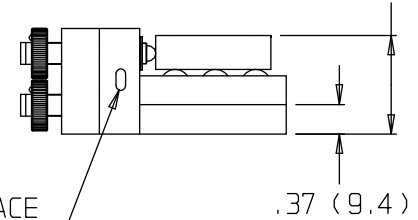

2X SLOT CLEAR
1/4-20 (M6) SOC HD

8071(M) MOTORIZED TILT ALIGNER

 New Focus™