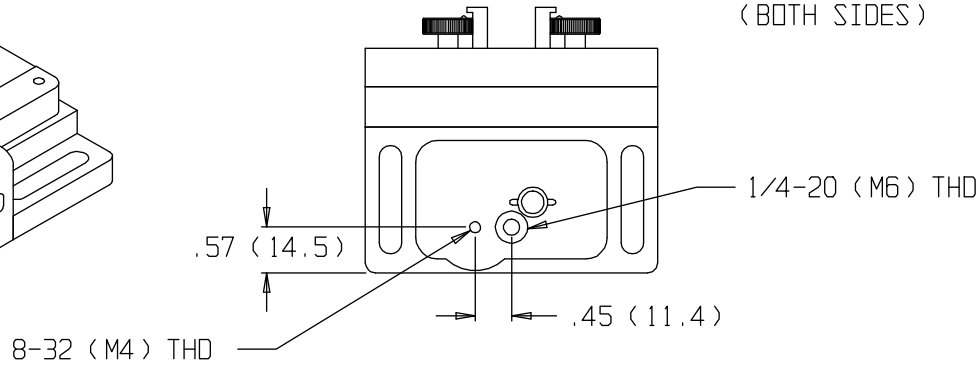

2X SLOT CLEAR
1/4-20 (M6) SOC HD

8071(M) MOTORIZED TILT ALIGNER

 New Focus™