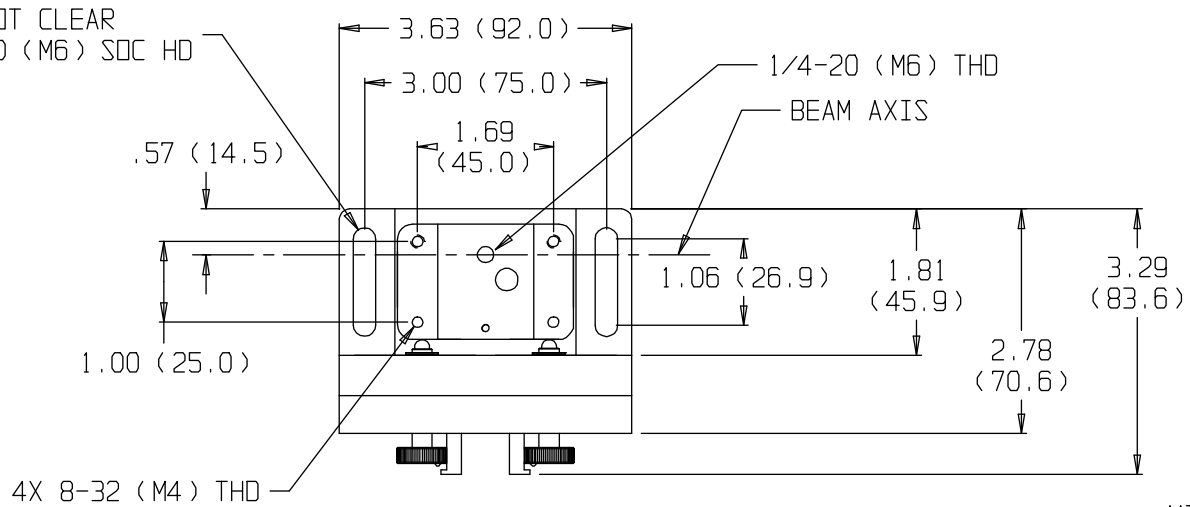

2X SLOT CLEAR
1/4-20 (M6) SOC HD

8071(M) MOTORIZED TILT ALIGNER

 New Focus™