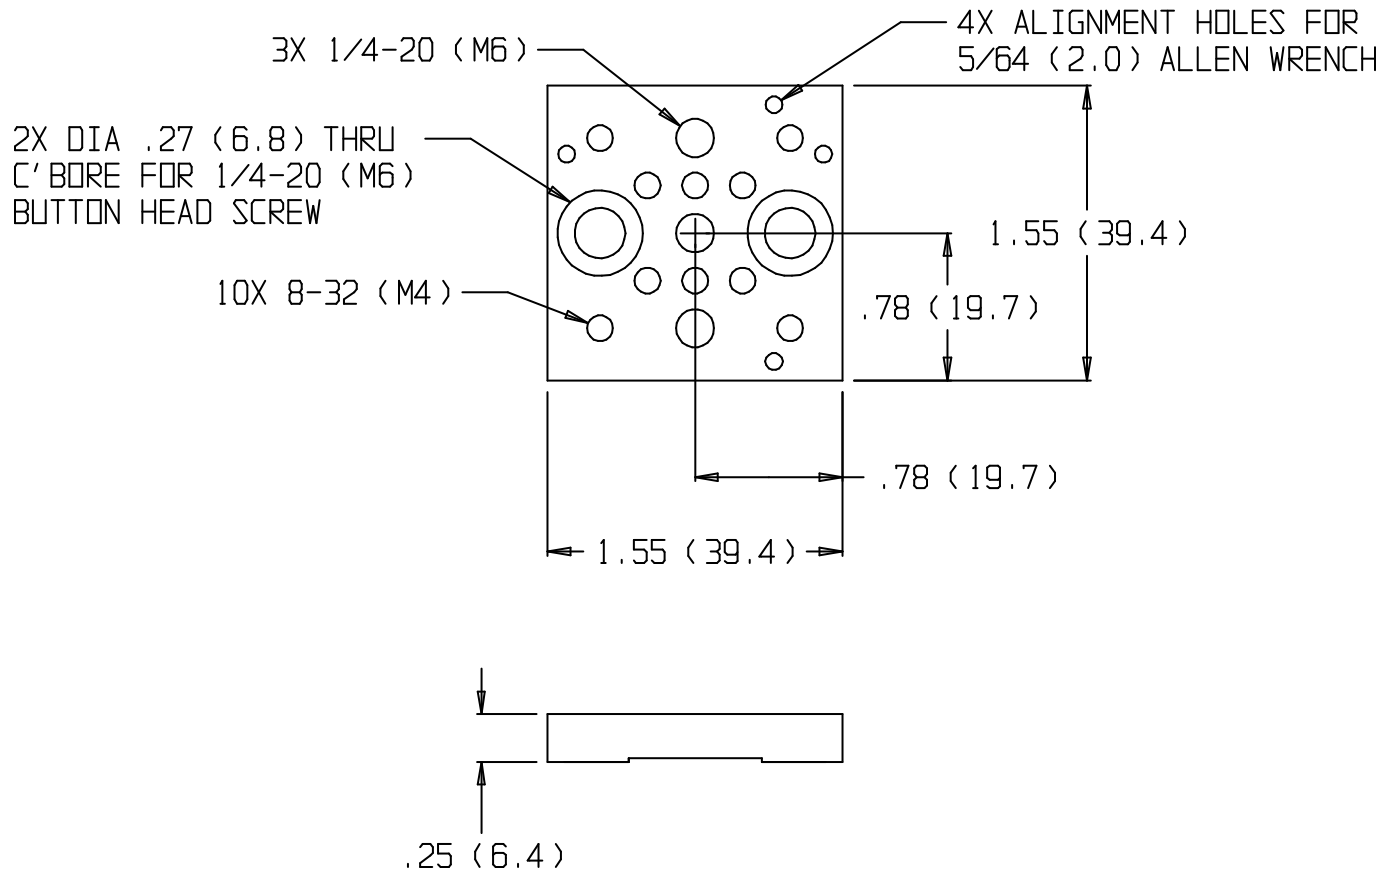

NOTE:  
ENGLISH HOLES ON .50" SPACING  
METRIC HOLES ON 12.5MM SPACING

## 9038 & 9038(M) MODULAR RISER PLATE

 New Focus™