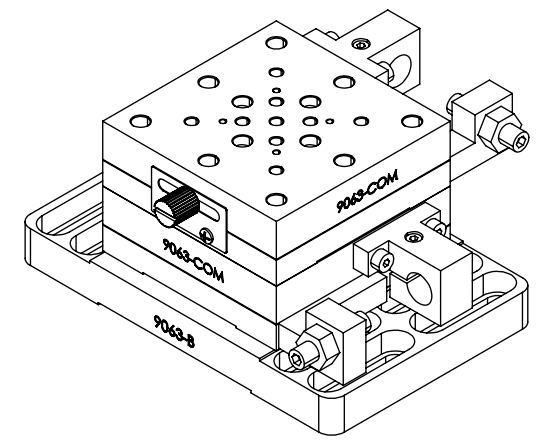

MODEL # 9063-XY [9063-XY-M]

Gothic-Arch XY Translation Stage,
65 x 65mm Platform, 1/4-20 [M6],
& #8-32 (M4) Threads

THIRD ANGLE
PROJECTION