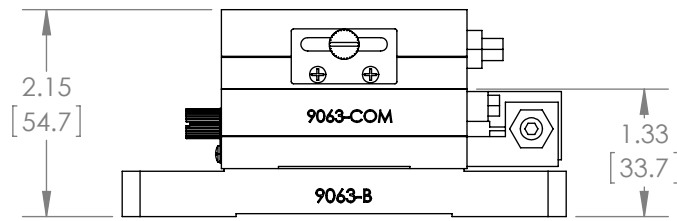

MODEL # 9063-XY [9063-XY-M]

Gothic-Arch XY Translation Stage,
65 x 65mm Platform, 1/4-20 [M6],
& #8-32 (M4) Threads

THIRD ANGLE
PROJECTION