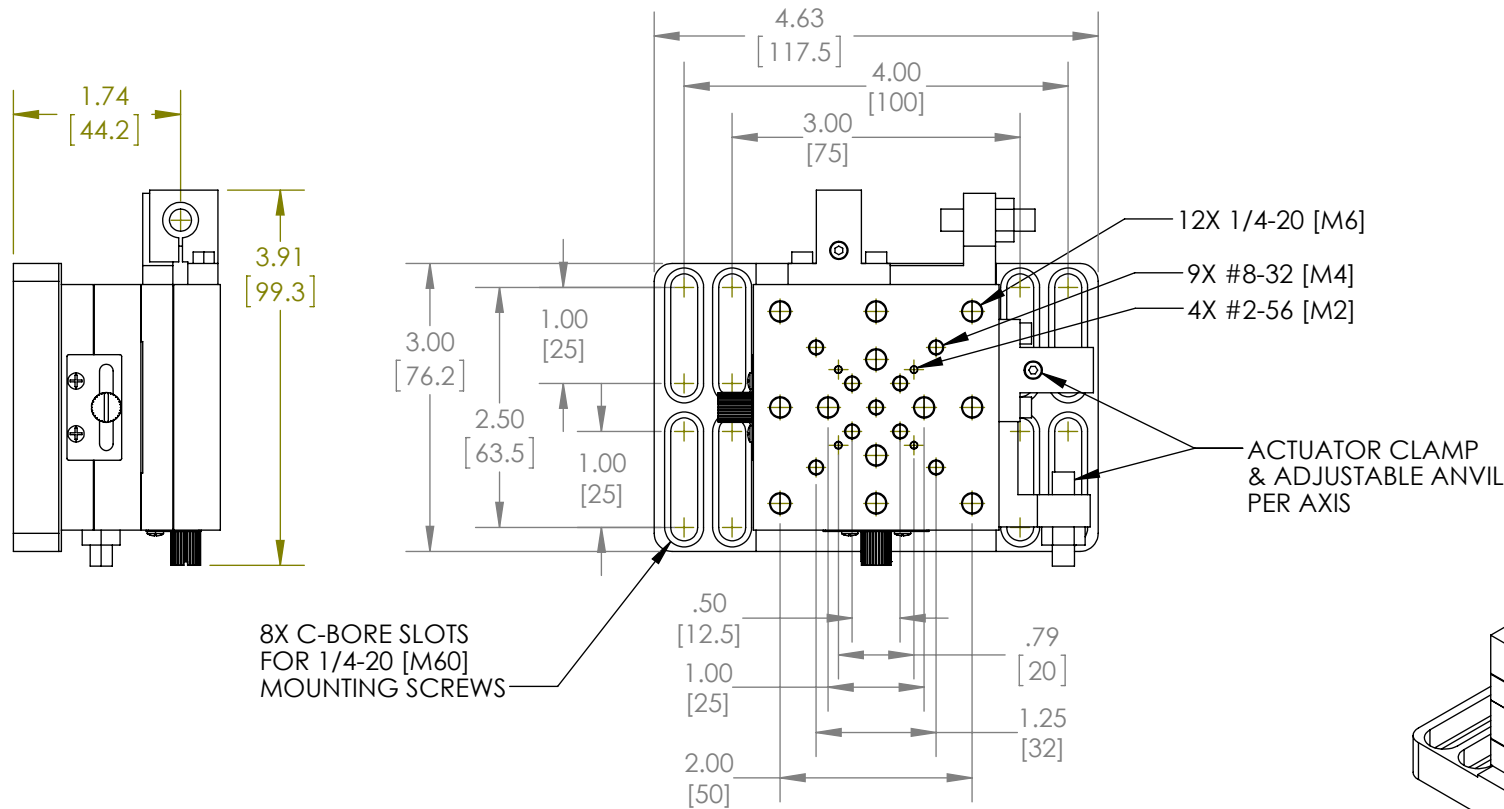

MODEL # 9063-XY [9063-XY-M]

Gothic-Arch XY Translation Stage,
65 x 65mm Platform, 1/4-20 [M6],
& #8-32 (M4) Threads

THIRD ANGLE
PROJECTION