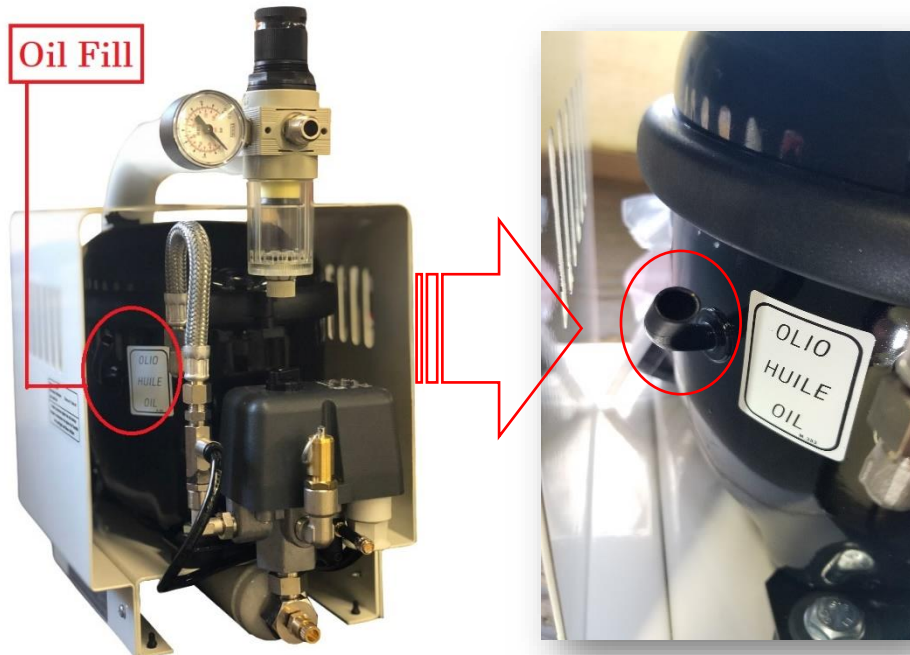

ACWS

Quick Startup Guide

#2. Fill the Unit with Oil.

Note: Slowly Fill Oil to the Half Mark

3.

Adjusting Pressure:
Lift up & turn knob
to regulate pressure.
Push down knob to
lock in pressure