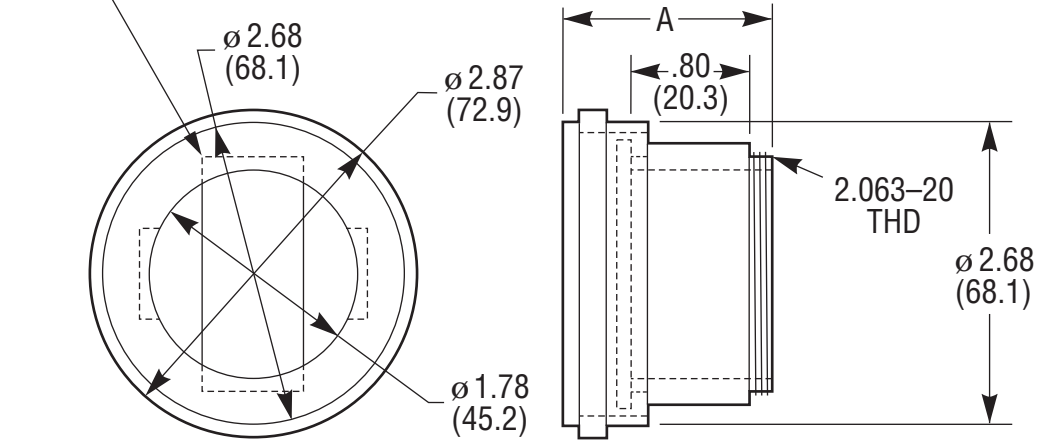

CYLINDRICAL LENS SIZE RANGE  
 0.75 x 2.0 TO 1.0 x 2.0 IN.  
 (19.1 x 50.8 TO 25.4 x 50.4) MM

Dimensions

| Model | A<br>Min    | A<br>Max    |
|-------|-------------|-------------|
| CYH-2 | 1.51 (38.4) | 1.81 (46.0) |