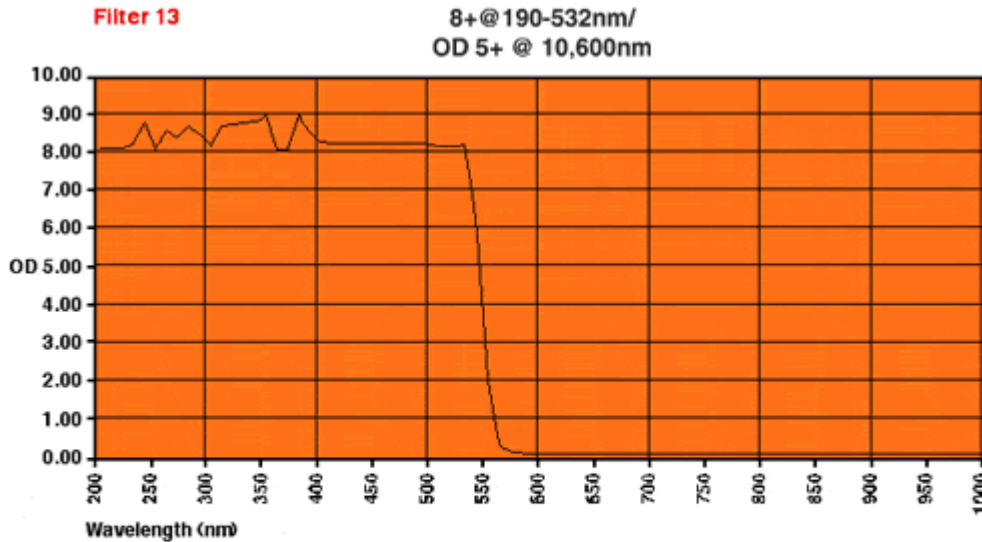

Newport Laser Safety Eyewear OD Curves

WARNING:
Always ensure that the wavelength(s) listed on your eyewear correspond to the wavelength(s) of the laser being used. Use of this product for protection against wavelength(s) not listed on the eyewear may result in serious personal injury, including blindness.