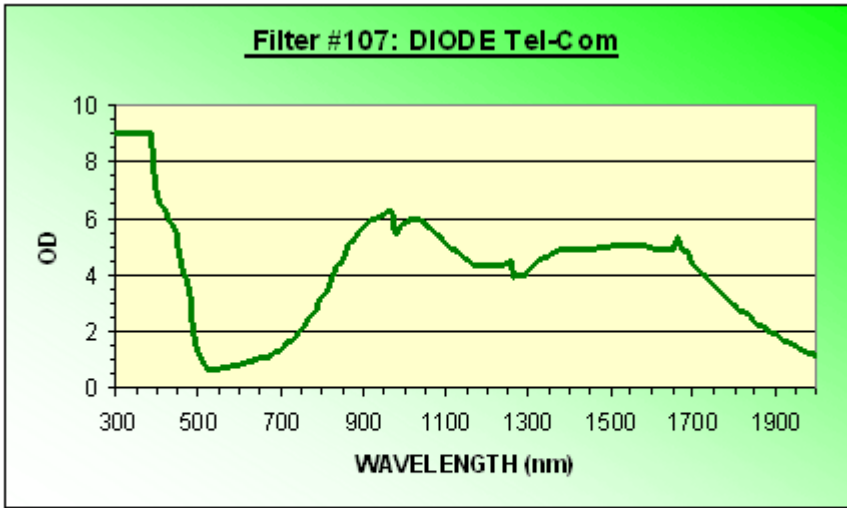

⚠ WARNING:
Always ensure that the wavelength(s) listed on your eyewear correspond to the wavelength(s) of the laser being used. Use of this product for protection against wavelength(s) not listed on the eyewear may result in serious personal injury, including blindness.