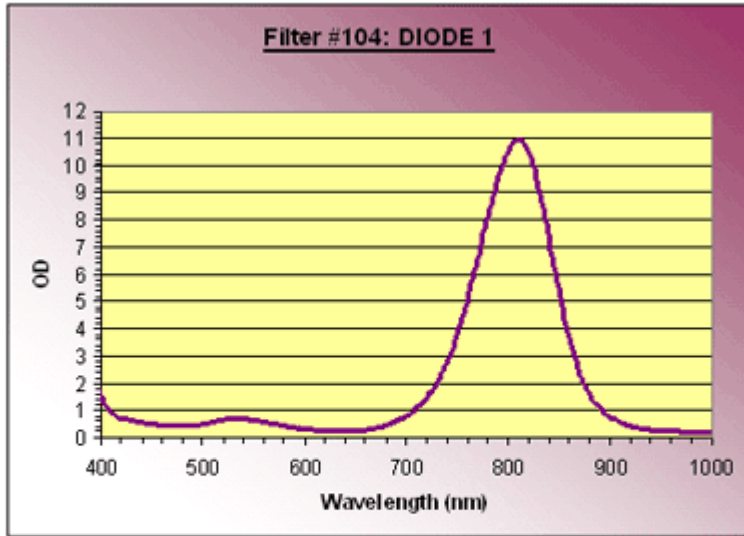

⚠ WARNING:
Always ensure that the wavelength(s) listed on your eyewear correspond to the wavelength(s) of the laser being used. Use of this product for protection against wavelength(s) not listed on the eyewear may result in serious personal injury, including blindness.