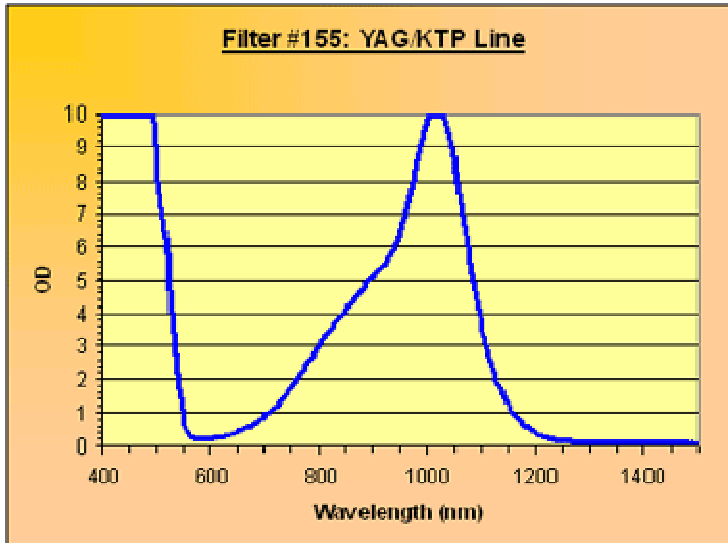

⚠ WARNING:
Always ensure that the wavelength(s) listed on your eyewear correspond to the wavelength(s) of the laser being used. Use of this product for protection against wavelength(s) not listed on the eyewear may result in serious personal injury, including blindness.