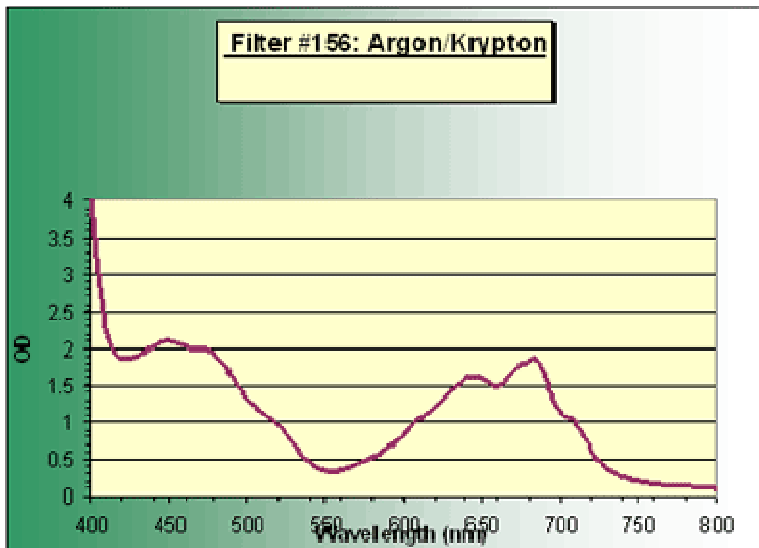

⚠ WARNING:
Always ensure that the wavelength(s) listed on your eyewear correspond to the wavelength(s) of the laser being used. Use of this product for protection against wavelength(s) not listed on the eyewear may result in serious personal injury, including blindness.