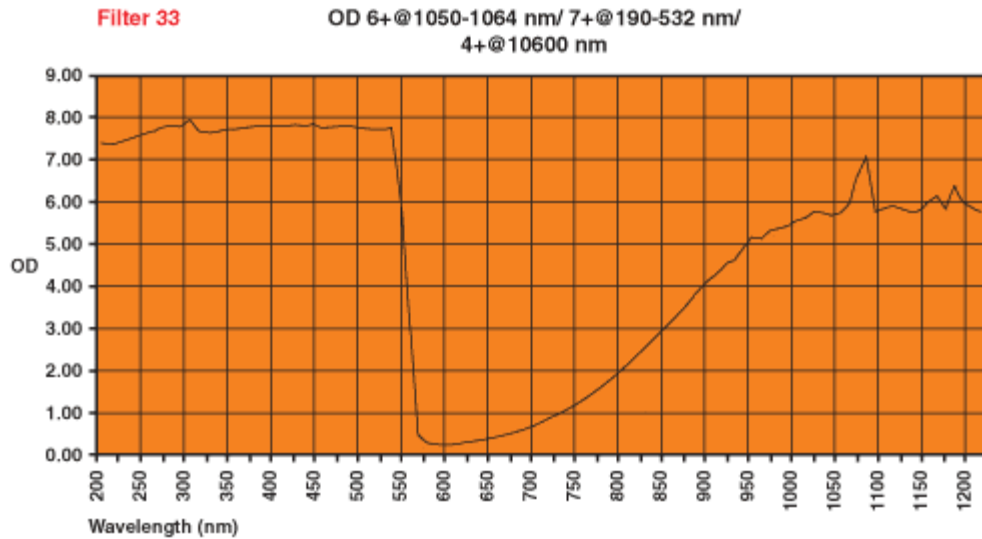

WARNING:
Always ensure that the wavelength(s) listed on your eyewear correspond to the wavelength(s) of the laser being used. Use of this product for protection against wavelength(s) not listed on the eyewear may result in serious personal injury, including blindness.