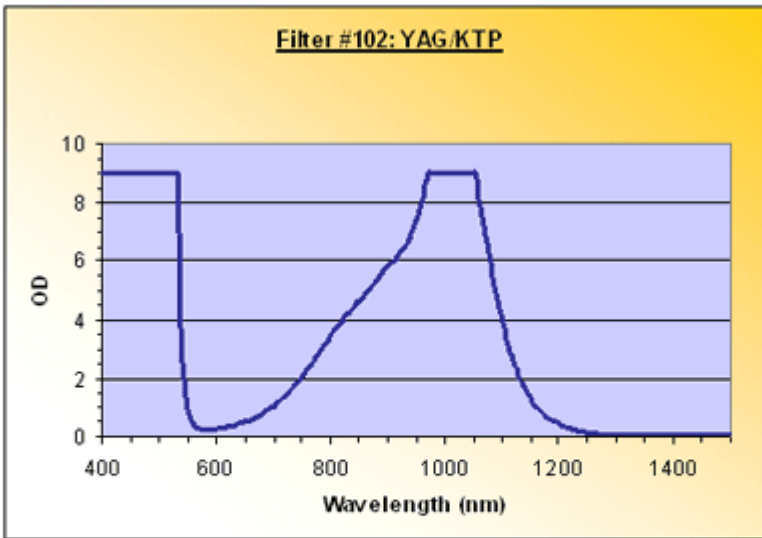

⚠ WARNING:
Always ensure that the wavelength(s) listed on your eyewear correspond to the wavelength(s) of the laser being used. Use of this product for protection against wavelength(s) not listed on the eyewear may result in serious personal injury, including blindness.