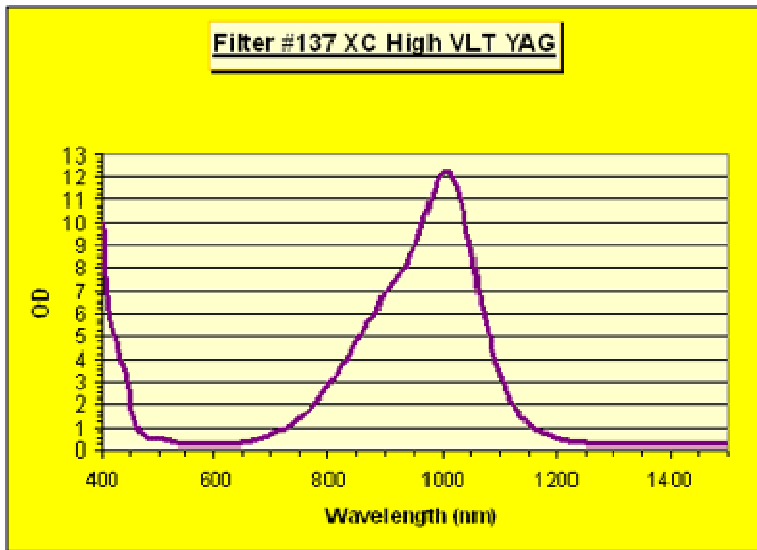

⚠ WARNING:
Always ensure that the wavelength(s) listed on your eyewear correspond to the wavelength(s) of the laser being used. Use of this product for protection against wavelength(s) not listed on the eyewear may result in serious personal injury, including blindness.