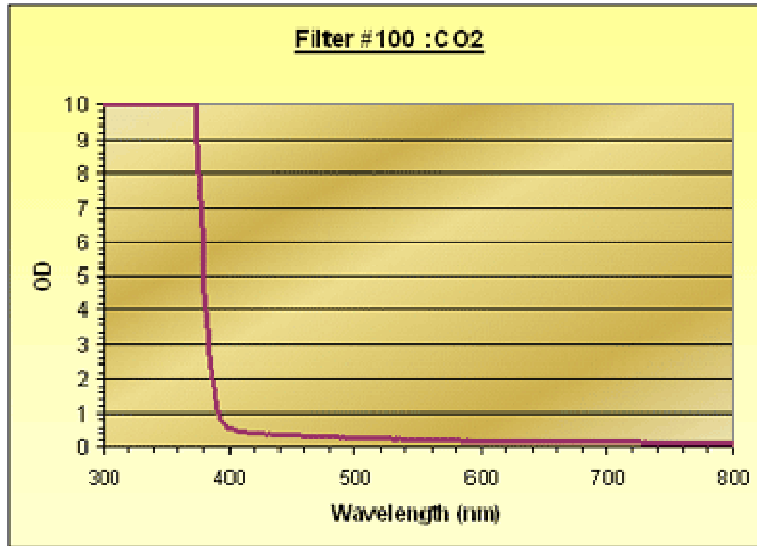

Filter 96

OD 4+@950-2300 nm/ 4+@2850-10600 nm/
5+@1040-1550 nm/ 5+@10600 nm

WARNING:

Always ensure that the wavelength(s) listed on your eyewear correspond to the wavelength(s) of the laser being used. Use of this product for protection against wavelength(s) not listed on the eyewear may result in serious personal injury, including blindness.