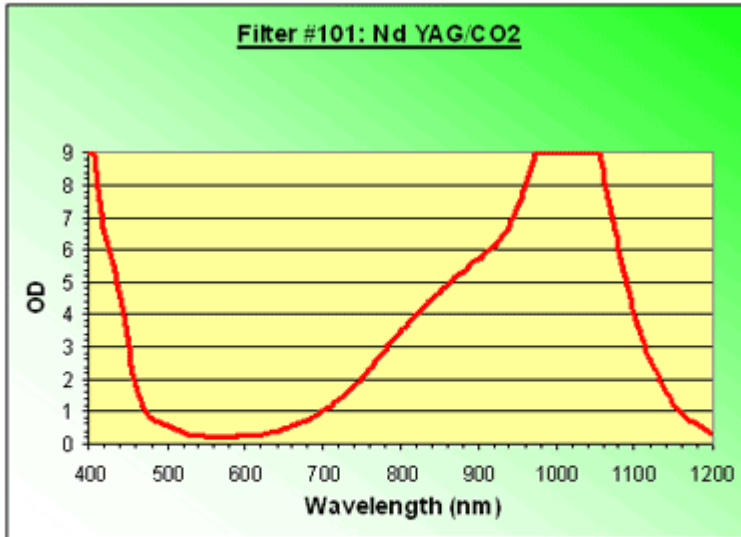

⚠ WARNING:
Always ensure that the wavelength(s) listed on your eyewear correspond to the wavelength(s) of the laser being used. Use of this product for protection against wavelength(s) not listed on the eyewear may result in serious personal injury, including blindness.