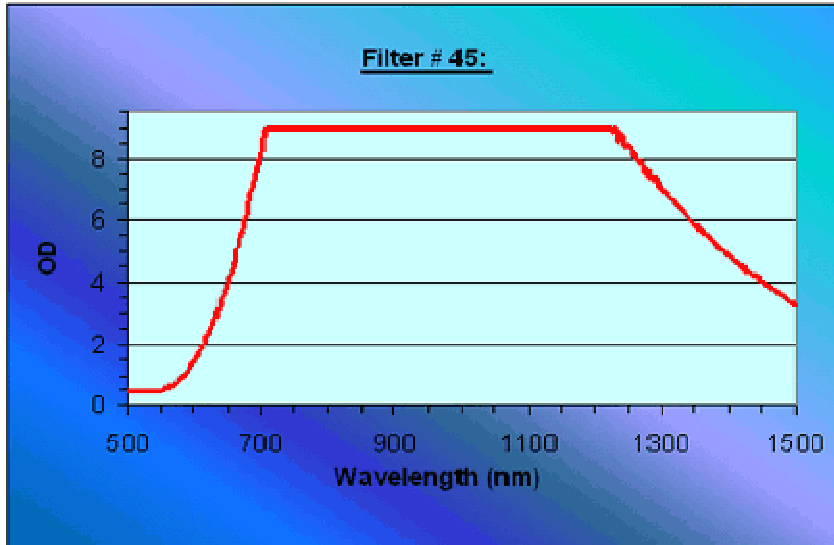

⚠ WARNING:
Always ensure that the wavelength(s) listed on your eyewear correspond to the wavelength(s) of the laser being used. Use of this product for protection against wavelength(s) not listed on the eyewear may result in serious personal injury, including blindness.