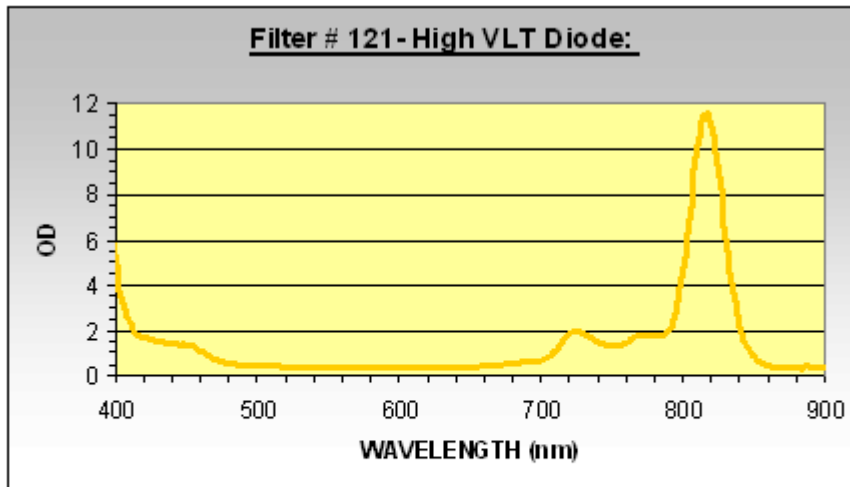

⚠ WARNING:
Always ensure that the wavelength(s) listed on your eyewear correspond to the wavelength(s) of the laser being used. Use of this product for protection against wavelength(s) not listed on the eyewear may result in serious personal injury, including blindness.