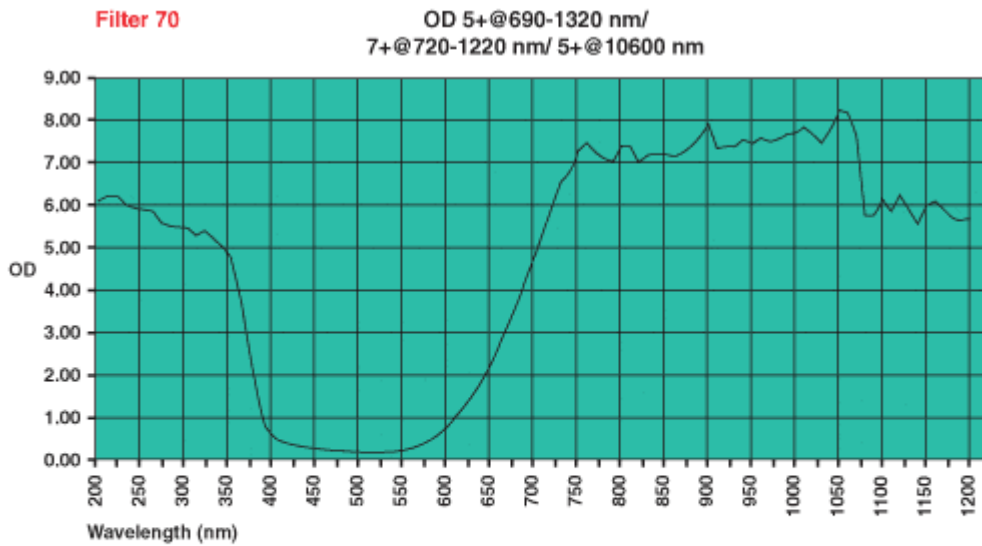

⚠ WARNING:
Always ensure that the wavelength(s) listed on your eyewear correspond to the wavelength(s) of the laser being used. Use of this product for protection against wavelength(s) not listed on the eyewear may result in serious personal injury, including blindness.