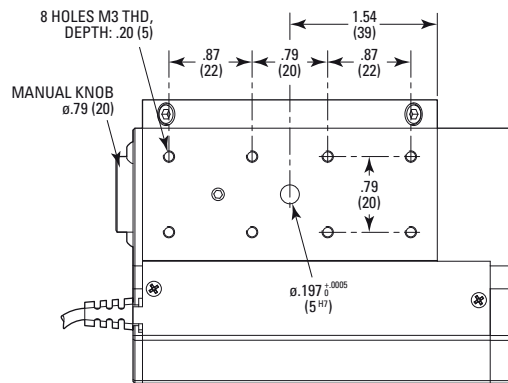

EACH SIDE:  
2 HOLES M3 THD

POWER CONNECTORS  
MINI-USB CONNECTOR

MODEL SHOWN: CONEX-BGS50CC

DIMENSIONS IN INCHES (AND MILLIMETERS)