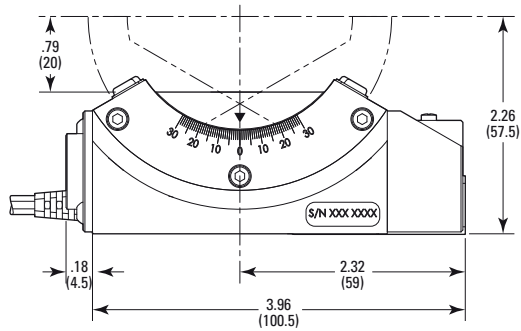

EACH SIDE:  
2 HOLES M3 THD

POWER CONNECTORS  
MINI-USB CONNECTOR

MODEL SHOWN: CONEX-BGS50CC

DIMENSIONS IN INCHES (AND MILLIMETERS)