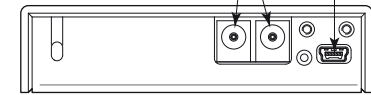

EACH SIDE:  
2 HOLES M3 THD

POWER CONNECTORS  
MINI-USB CONNECTOR

MODEL SHOWN: CONEX-BGS50CC

DIMENSIONS IN INCHES (AND MILLIMETERS)