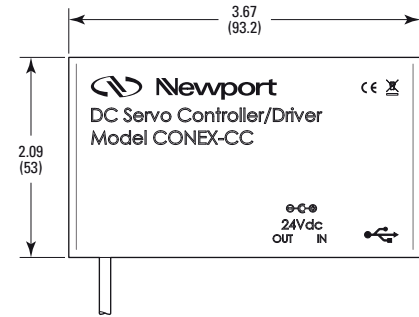

EACH SIDE:  
2 HOLES M3 THD

POWER CONNECTORS  
MINI-USB CONNECTOR

MODEL SHOWN: CONEX-BGS50CC

DIMENSIONS IN INCHES (AND MILLIMETERS)