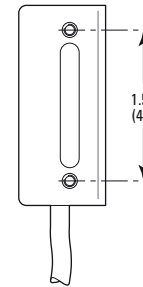

EACH SIDE:  
2 HOLES M3 THD

POWER CONNECTORS  
MINI-USB CONNECTOR

MODEL SHOWN: CONEX-BGS50CC

DIMENSIONS IN INCHES (AND MILLIMETERS)