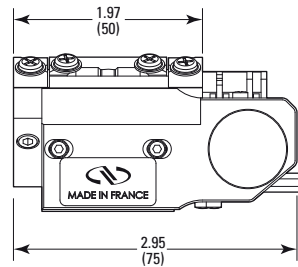

EACH SIDE:  
2 HOLES M3 THD

POWER CONNECTORS  
MINI-USB CONNECTOR

MODEL SHOWN: CONEX-BGS50CC

DIMENSIONS IN INCHES (AND MILLIMETERS)