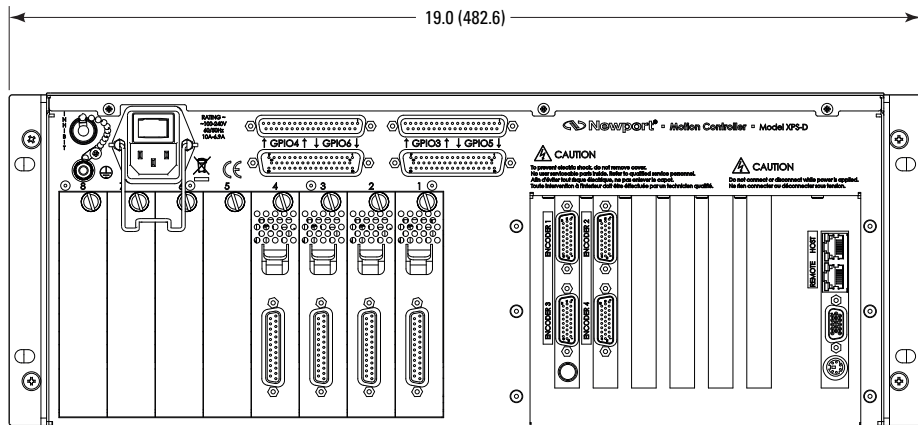

BOTH SIDES: 2 x 3 M4 THD,
USABLE DEPTH <.24 (6)

MODEL SHOWN: XPS-D4
DIMENSIONS IN INCHES (AND MILLIMETERS)