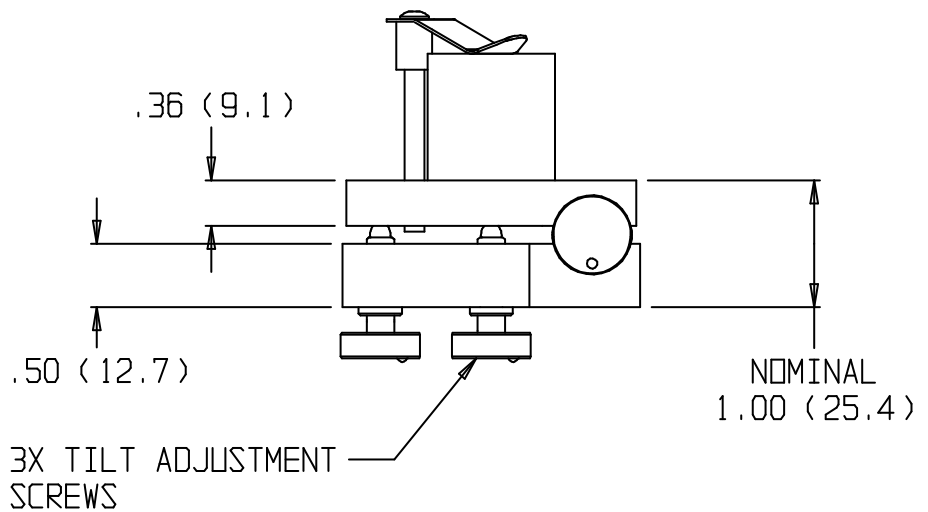

DIA 2.35 (59.7)

DIA 2.29 (58.2)

8-32 (M4) THD
FAR SIDE

SIDE VIEW

9411(M) 1" PRISM MOUNT

 New Focus™