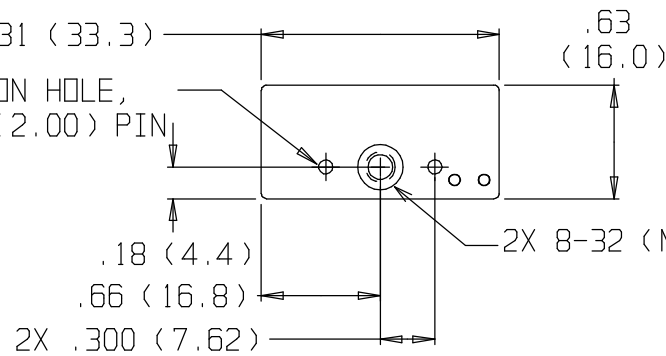

OPTIC LOCKING SCREW 1/16 (1.5) ALLEN

2X ACTUATOR LOCKING SCREW 1/16 (1.5) ALLEN

	A
MAX	.27 (6.9)
MIN	.13 (3.3)

ACCEPTS .50 (12.7) DIA OPTICS

2X LOCATION HOLE, 5/64 DIA (2.00) PIN

2X 8-32 (M4) THD

.33 (8.4) CLEARS APERTURE AT 45°

45° ROTATED VIEW

9775(M) PINT-SIZE TOP ACTUATED MOUNT

 New Focus™