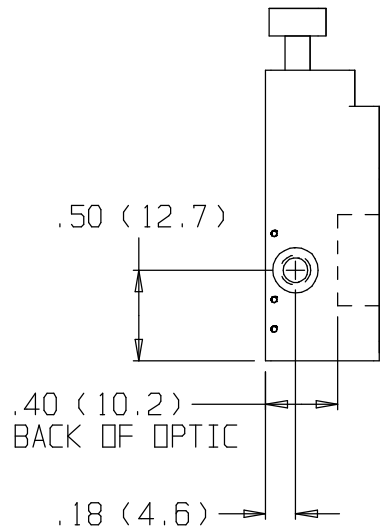

OPTIC LOCKING SCREW 1/16 (1.5) ALLEN

2X ACTUATOR LOCKING SCREW 1/16 (1.5) ALLEN

	A
MAX	.27 (6.9)
MIN	.13 (3.3)

ACCEPTS .50 (12.7) DIA OPTICS

2X LOCATION HOLE, 5/64 DIA (2.00) PIN

2X 8-32 (M4) THD

.33 (8.4) CLEARS APERTURE AT 45°

45° ROTATED VIEW

9775(M) PINT-SIZE TOP ACTUATED MOUNT

 New Focus™