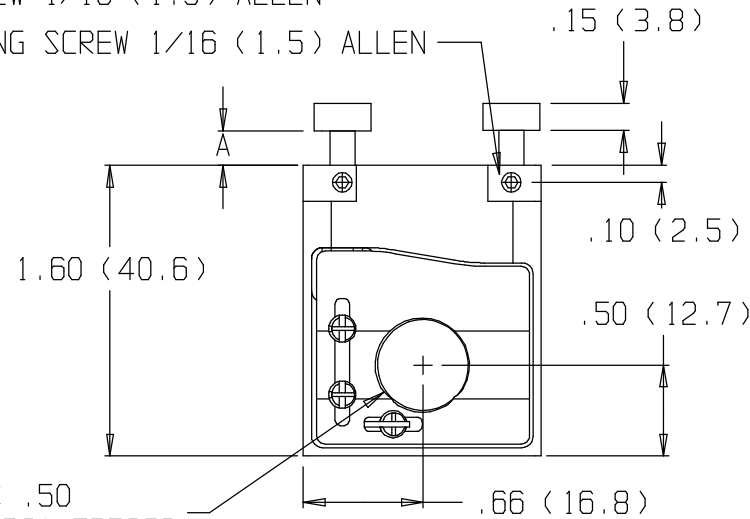

OPTIC LOCKING SCREW 1/16 (1.5) ALLEN

2X ACTUATOR LOCKING SCREW 1/16 (1.5) ALLEN

	A
MAX	.27 (6.9)
MIN	.13 (3.3)

ACCEPTS .50 (12.7) DIA OPTICS

2X LOCATION HOLE, 5/64 DIA (2.00) PIN

2X 8-32 (M4) THD

.33 (8.4) CLEARS APERTURE AT 45°

45° ROTATED VIEW

9775(M) PINT-SIZE TOP ACTUATED MOUNT

 New Focus™