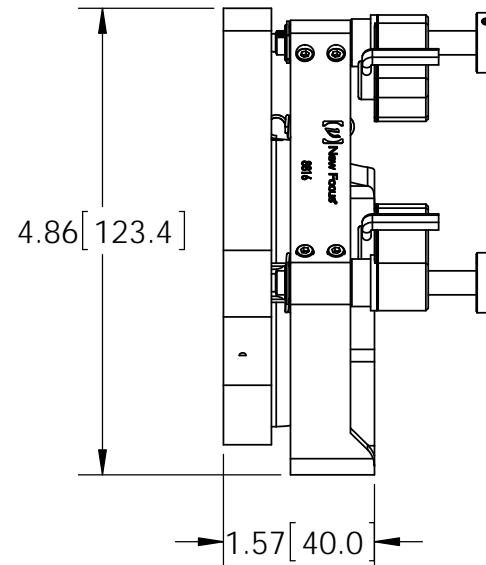

New Focus™

A Newport Corporation Brand

SCALE 1:2 REV 01

8816, MOUNT, GIMBAL CENTER, 2" MIRROR, PM

© 2009 NEWPORT CORP., ALL RIGHTS RESERVED.

Unless otherwise noted, dimensions are in inches with metric dimensions in mm in brackets