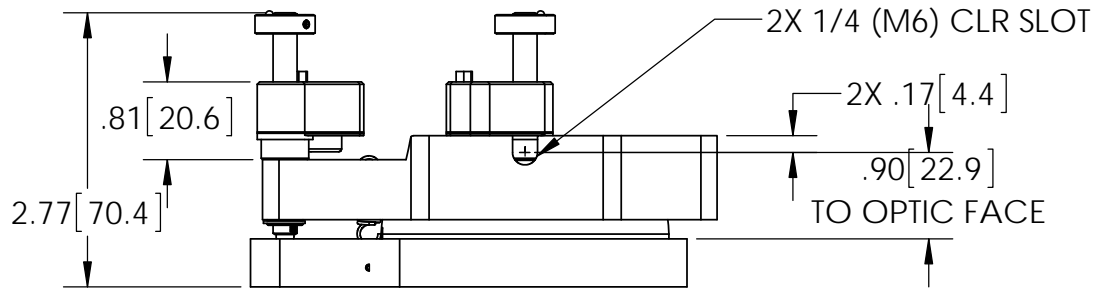

New Focus™

A Newport Corporation Brand

SCALE 1:2 REV 01

8816, MOUNT, GIMBAL CENTER, 2" MIRROR, PM

© 2009 NEWPORT CORP., ALL RIGHTS RESERVED.

Unless otherwise noted, dimensions are in inches with metric dimensions in mm in brackets