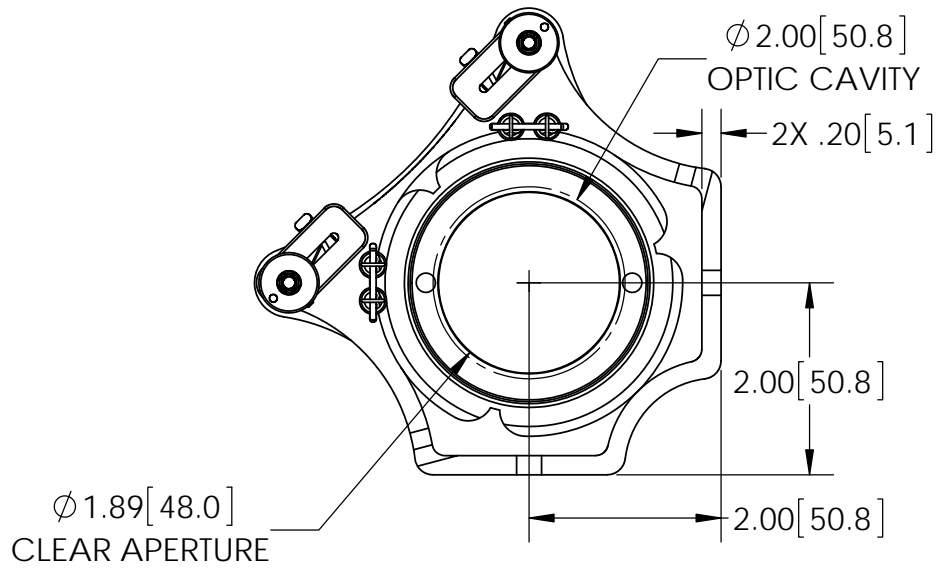

New Focus™

A Newport Corporation Brand

SCALE 1:2 REV 01

8816, MOUNT, GIMBAL CENTER, 2" MIRROR, PM

© 2009 NEWPORT CORP., ALL RIGHTS RESERVED.

Unless otherwise noted, dimensions are in inches with metric dimensions in mm in brackets