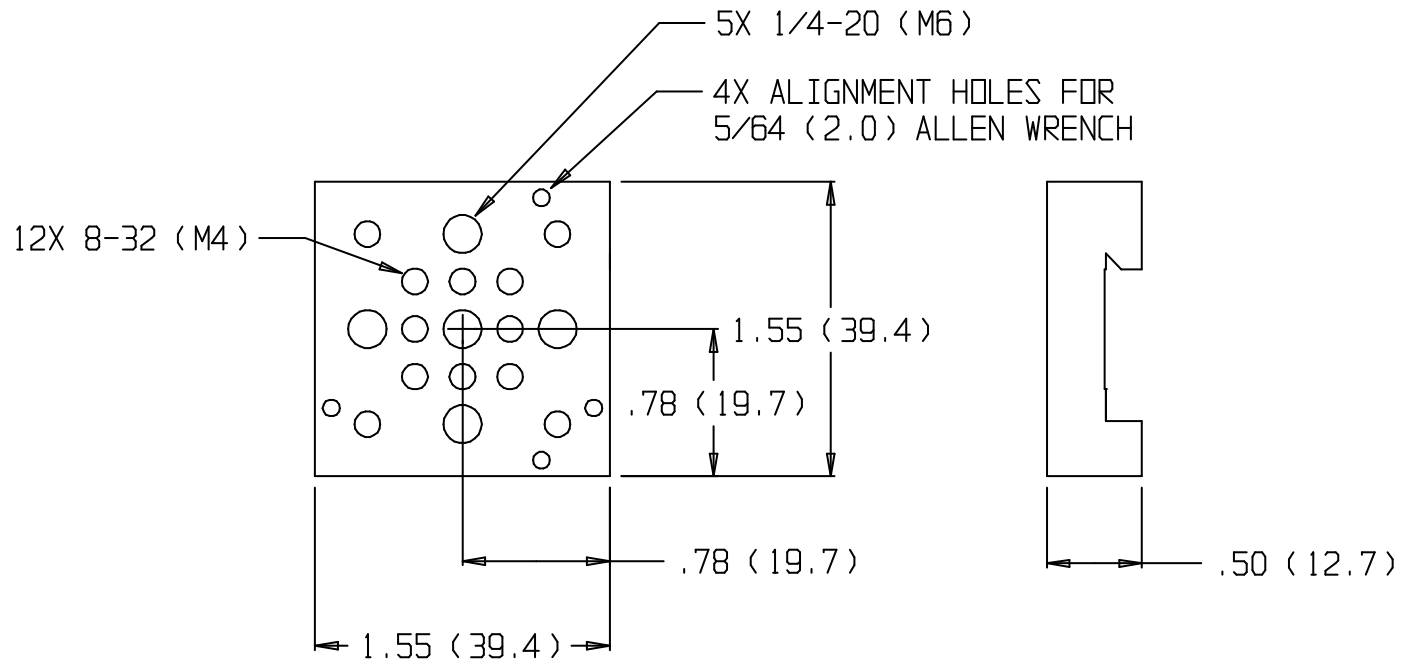

NOTE:  
ENGLISH HOLES ON .50" SPACING  
METRIC HOLES ON A 12.5MM SPACING

## 9036 & 9036(M) MODULAR RISER PLATE

 New Focus™