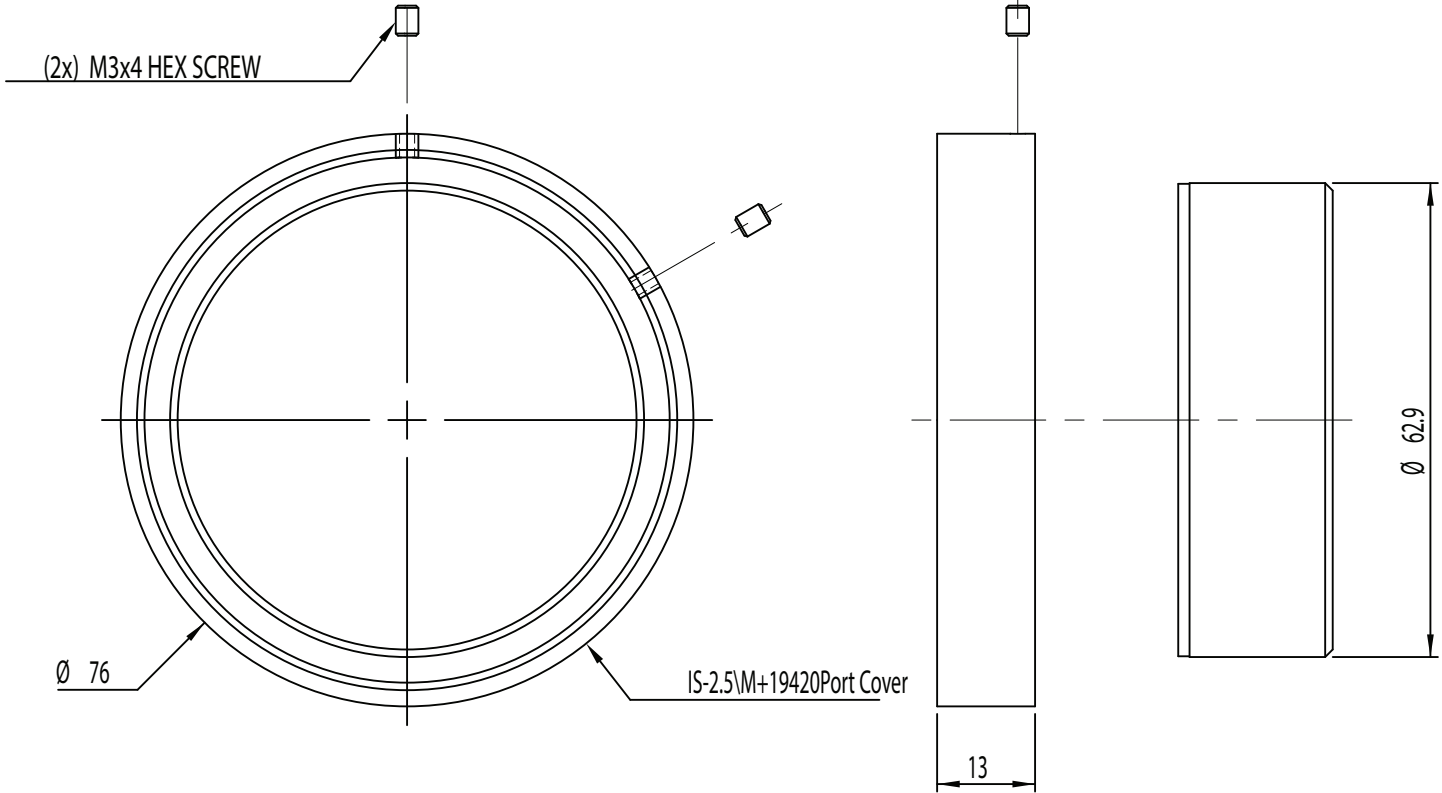

IS-2.5in Port Plug Assy

A ssembled View