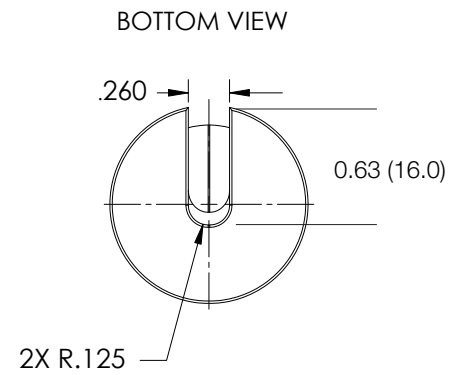

MOUNTING DEMONSTRATION

Model Number	Height .in (mm)
PX-1	1.0 (25.4)
PX-2	2.0 (50.8)
PX-3	3.0 (76.2)
PX-4	4.0 (101.6)