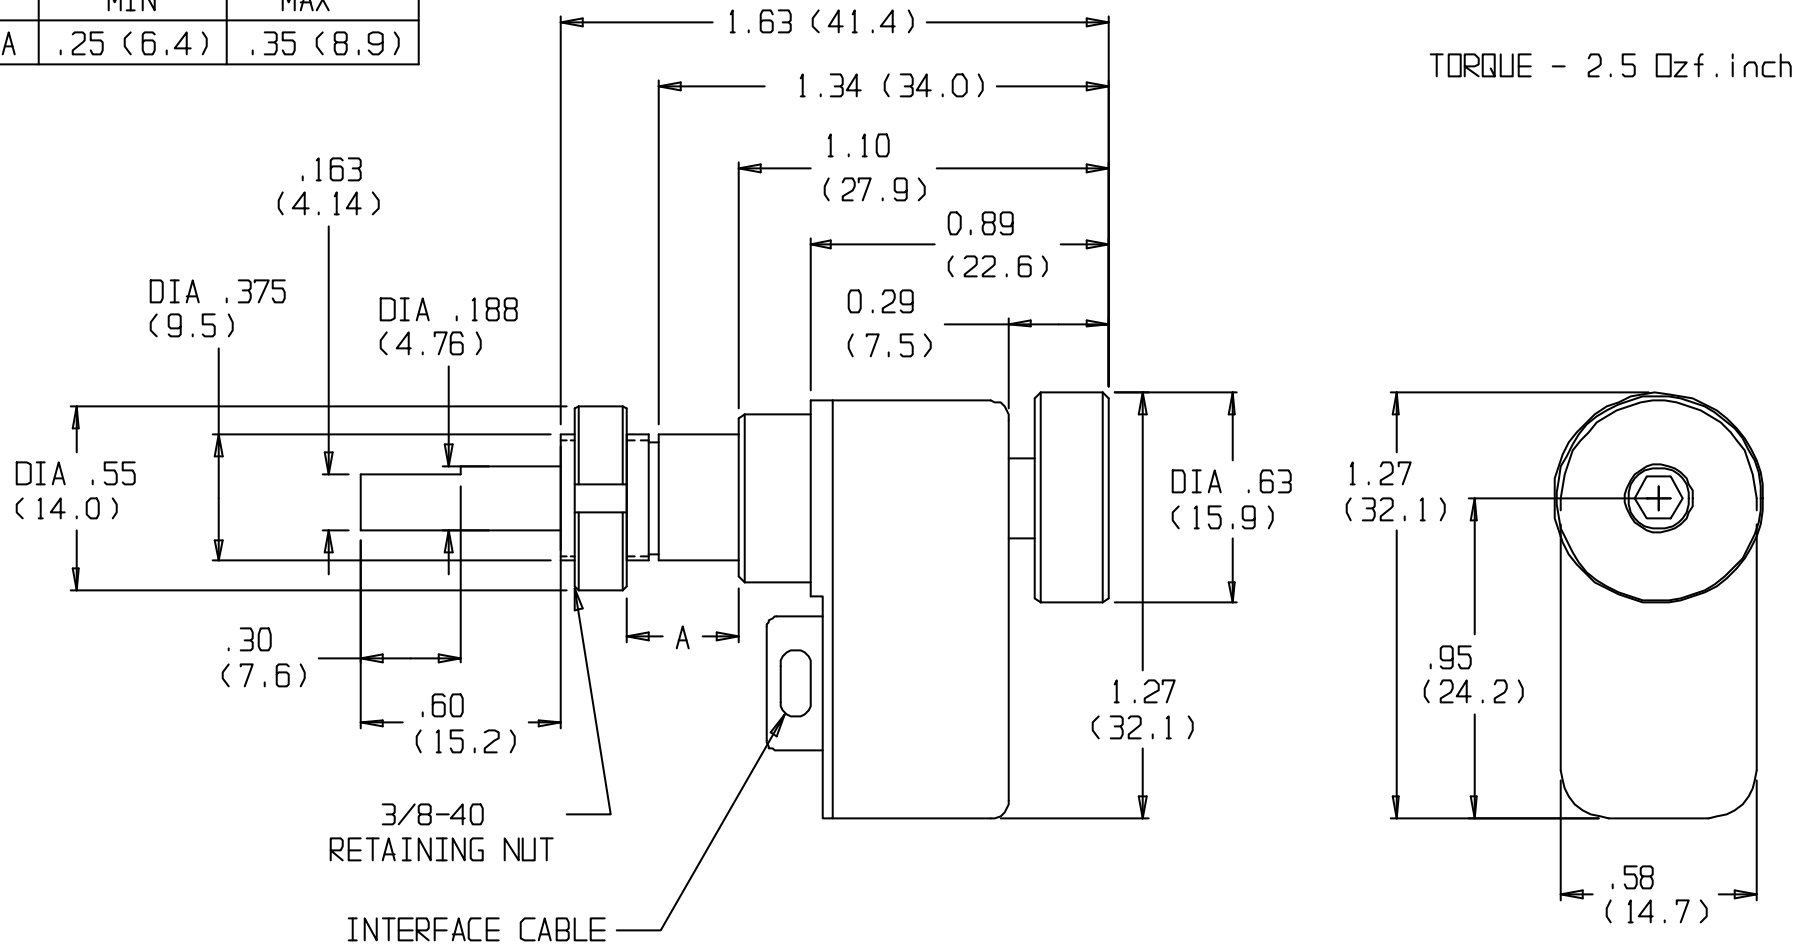

	MIN	MAX
A	.25 (6.4)	.35 (8.9)

8341 3/16 ROTARY SHAFT MOTORIZED

 New Focus™