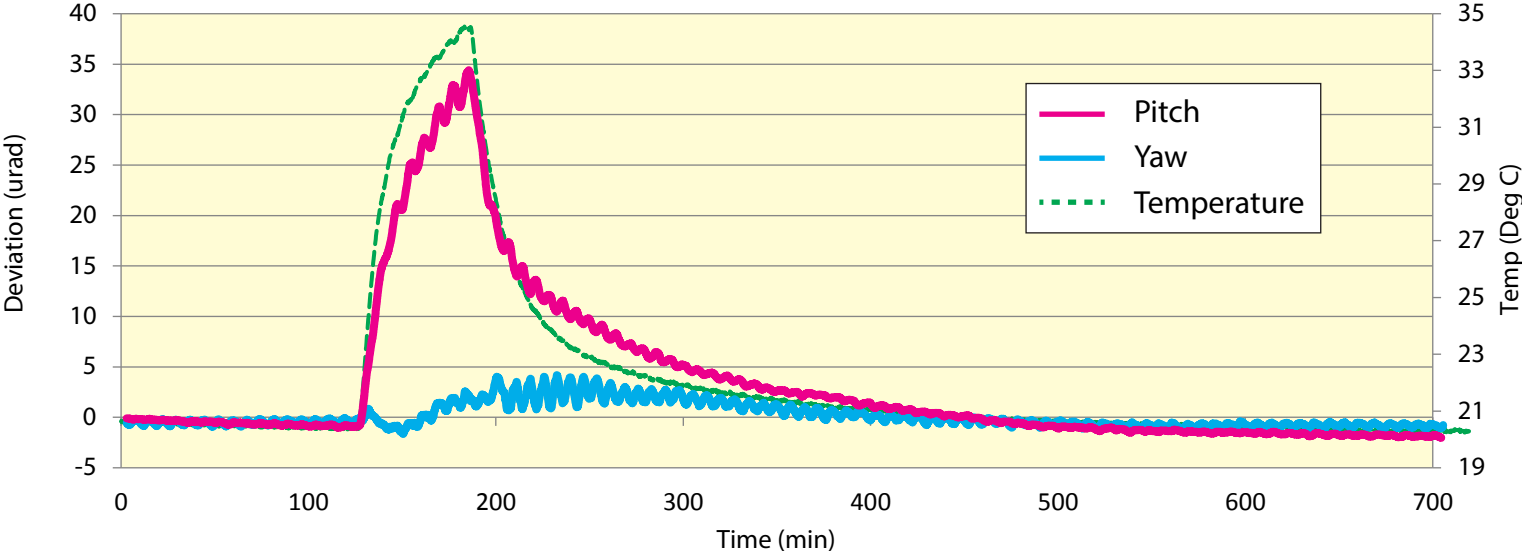

ZeroDrift™ Thermal Drift Compensation Technology

Standard Stainless Steel Mirror Mount

Suprema® with ZeroDrift™ Thermal Drift Compensation