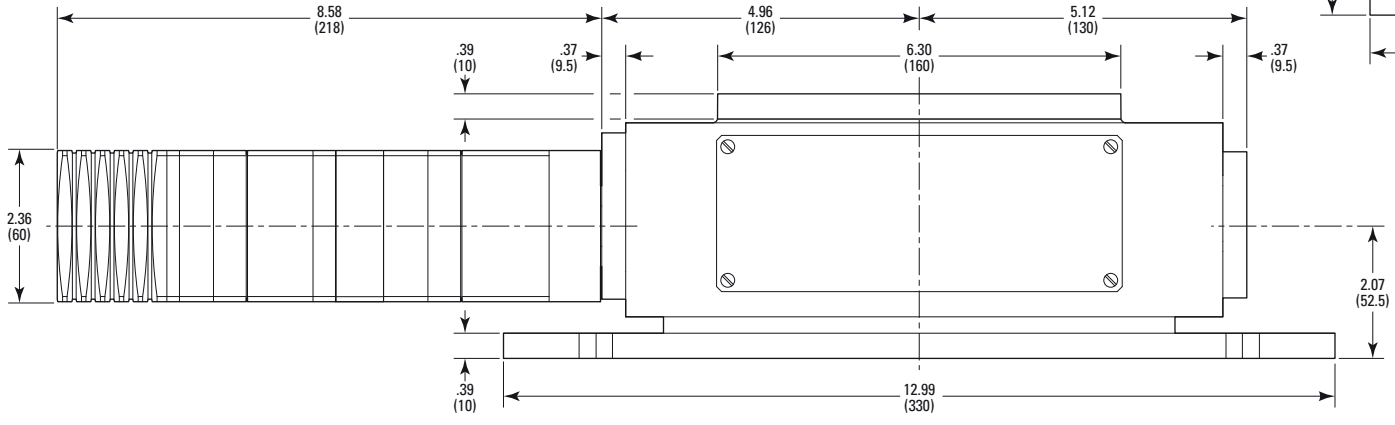

- VIEW A -

MODEL SHOWN: M-UZM160PE.05
 DIMENSIONS IN INCHES (AND MILLIMETERS)
 0 1.0 2.0 3.0 IN.
 0 20 40 60 80 (MM)
 SCALE 1:3