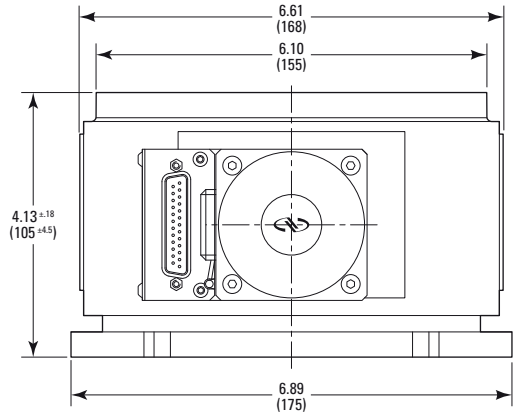

- VIEW A -

MODEL SHOWN: M-UZM160PE.05
 DIMENSIONS IN INCHES (AND MILLIMETERS)
 0 1.0 2.0 3.0 IN.
 0 20 40 60 80 (MM)
 SCALE 1:3