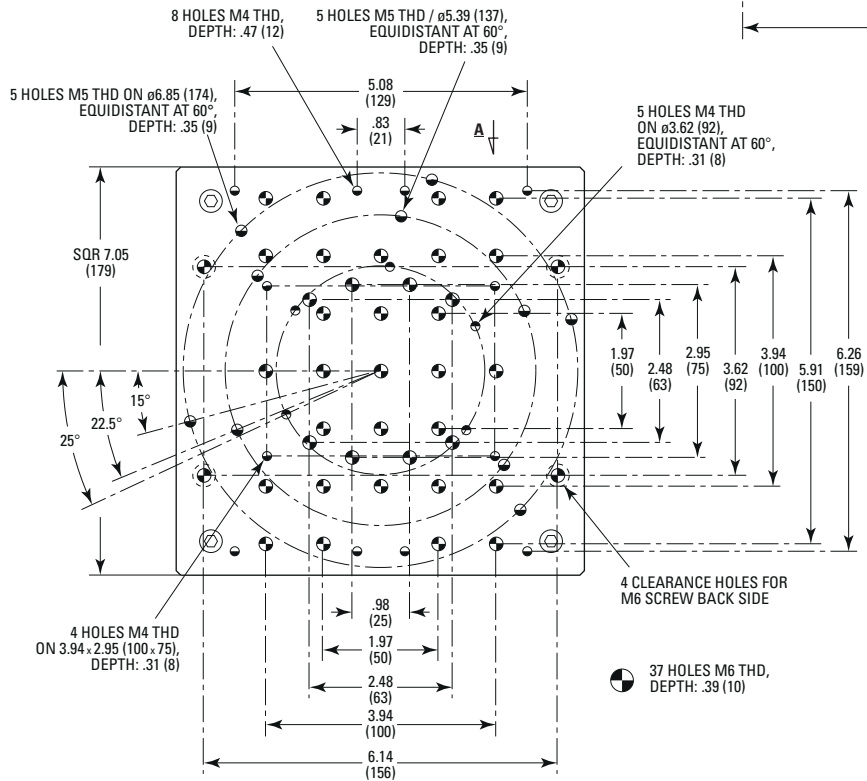

**MODEL SHOWN: M-IMS100LM-SA**  
DIMENSIONS IN INCHES (AND MILLIMETERS)

7.09  
(180)

**VIEW A**