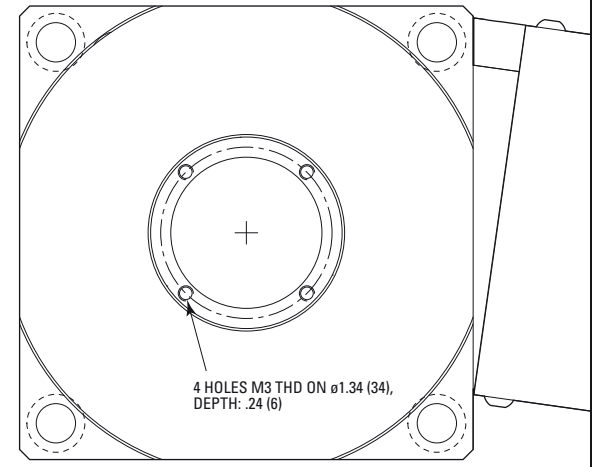

-A-

**MODEL SHOWN: URS75BCC**  
DIMENSIONS IN INCHES (AND MILLIMETERS)  
0 0.5 1.0 1.5 IN.  
0 10 20 30 (MM)  
SCALE 2:3