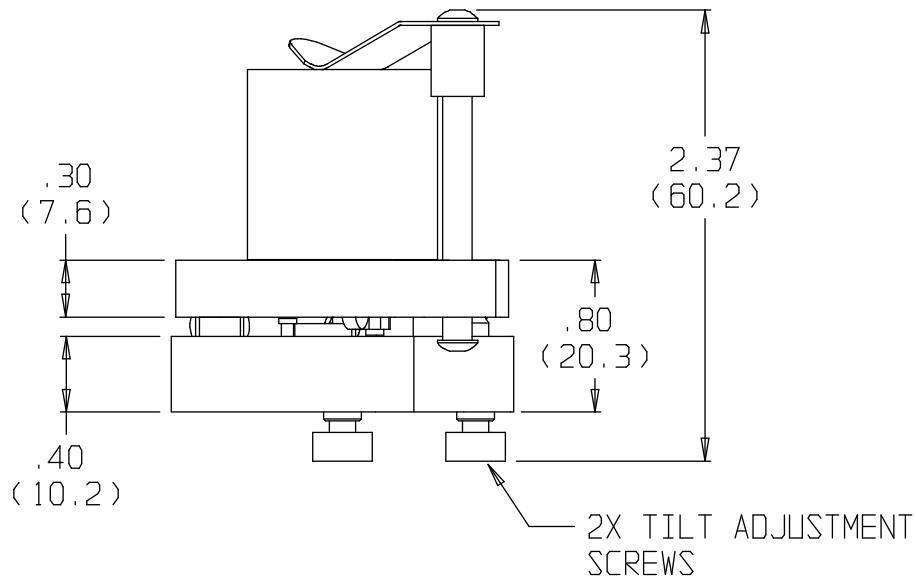

MAX 1.0 (25.4)  
BEAMSPLITTER CUBE  
(NOT INCLUDED)

# 9481(M) PRISM MOUNT