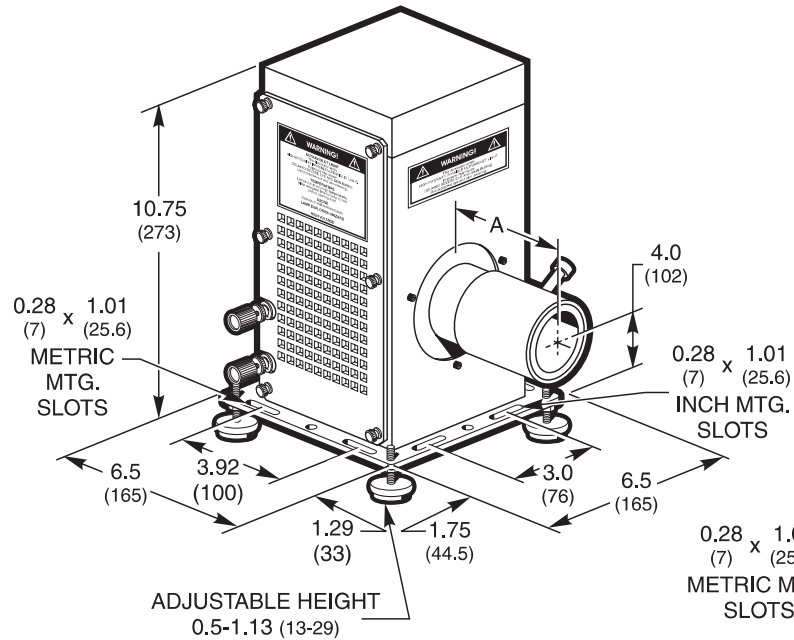

**50 - 500 WATT
RESEARCH
ARC LAMP HOUSINGS**

**450 - 1000 WATT
RESEARCH
ARC LAMP HOUSINGS**

MODEL	SIZE SERIES	A
66901/2/3	1.5 INCH	3.4 (86)
66921, 66870	2 INCH	2.63 (67)
66903/4/5, 66912, 66922/3, 66871	3 INCH	3.63 (92)