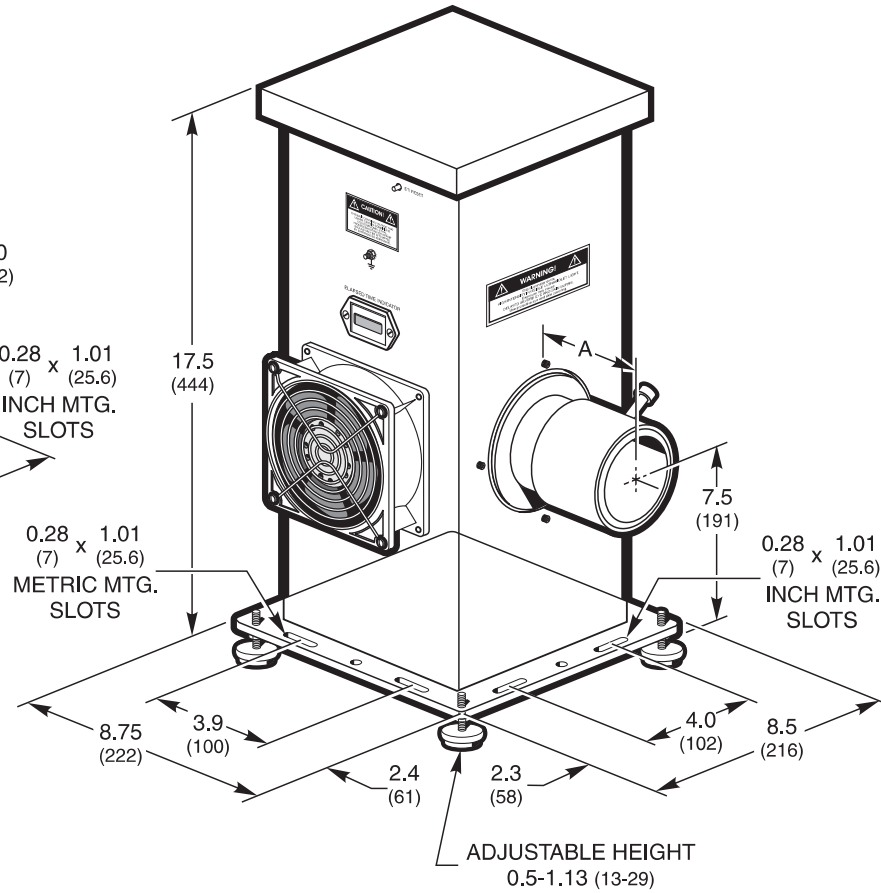

**50 - 500 WATT
RESEARCH
ARC LAMP HOUSINGS**

**450 - 1000 WATT
RESEARCH
ARC LAMP HOUSINGS**

MODEL	SIZE SERIES	A
66901/2/3	1.5 INCH	3.4 (86)
66921, 66870	2 INCH	2.63 (67)
66903/4/5, 66912, 66922/3, 66871	3 INCH	3.63 (92)