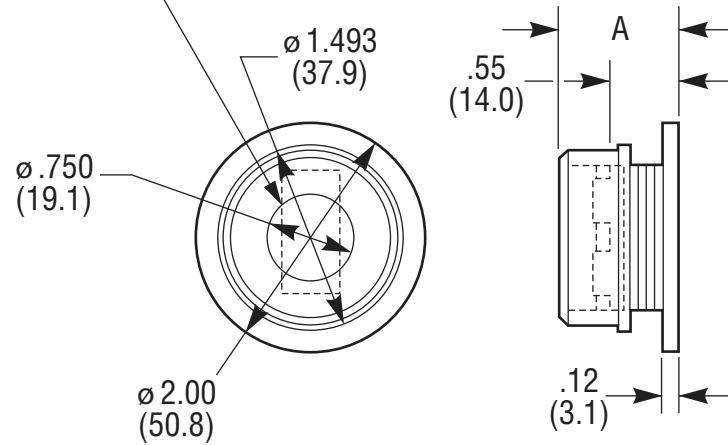

CYLINDRICAL LENS SIZE RANGE
 0.25 x 1.0 TO 0.50 x 1.0 IN.
 (6.35 x 25.4 TO 12.7 x 25.4) MM

Dimensions

Model	A Min	A Max
CYH-1	0.86 (21.8)	1.03 (26.2)