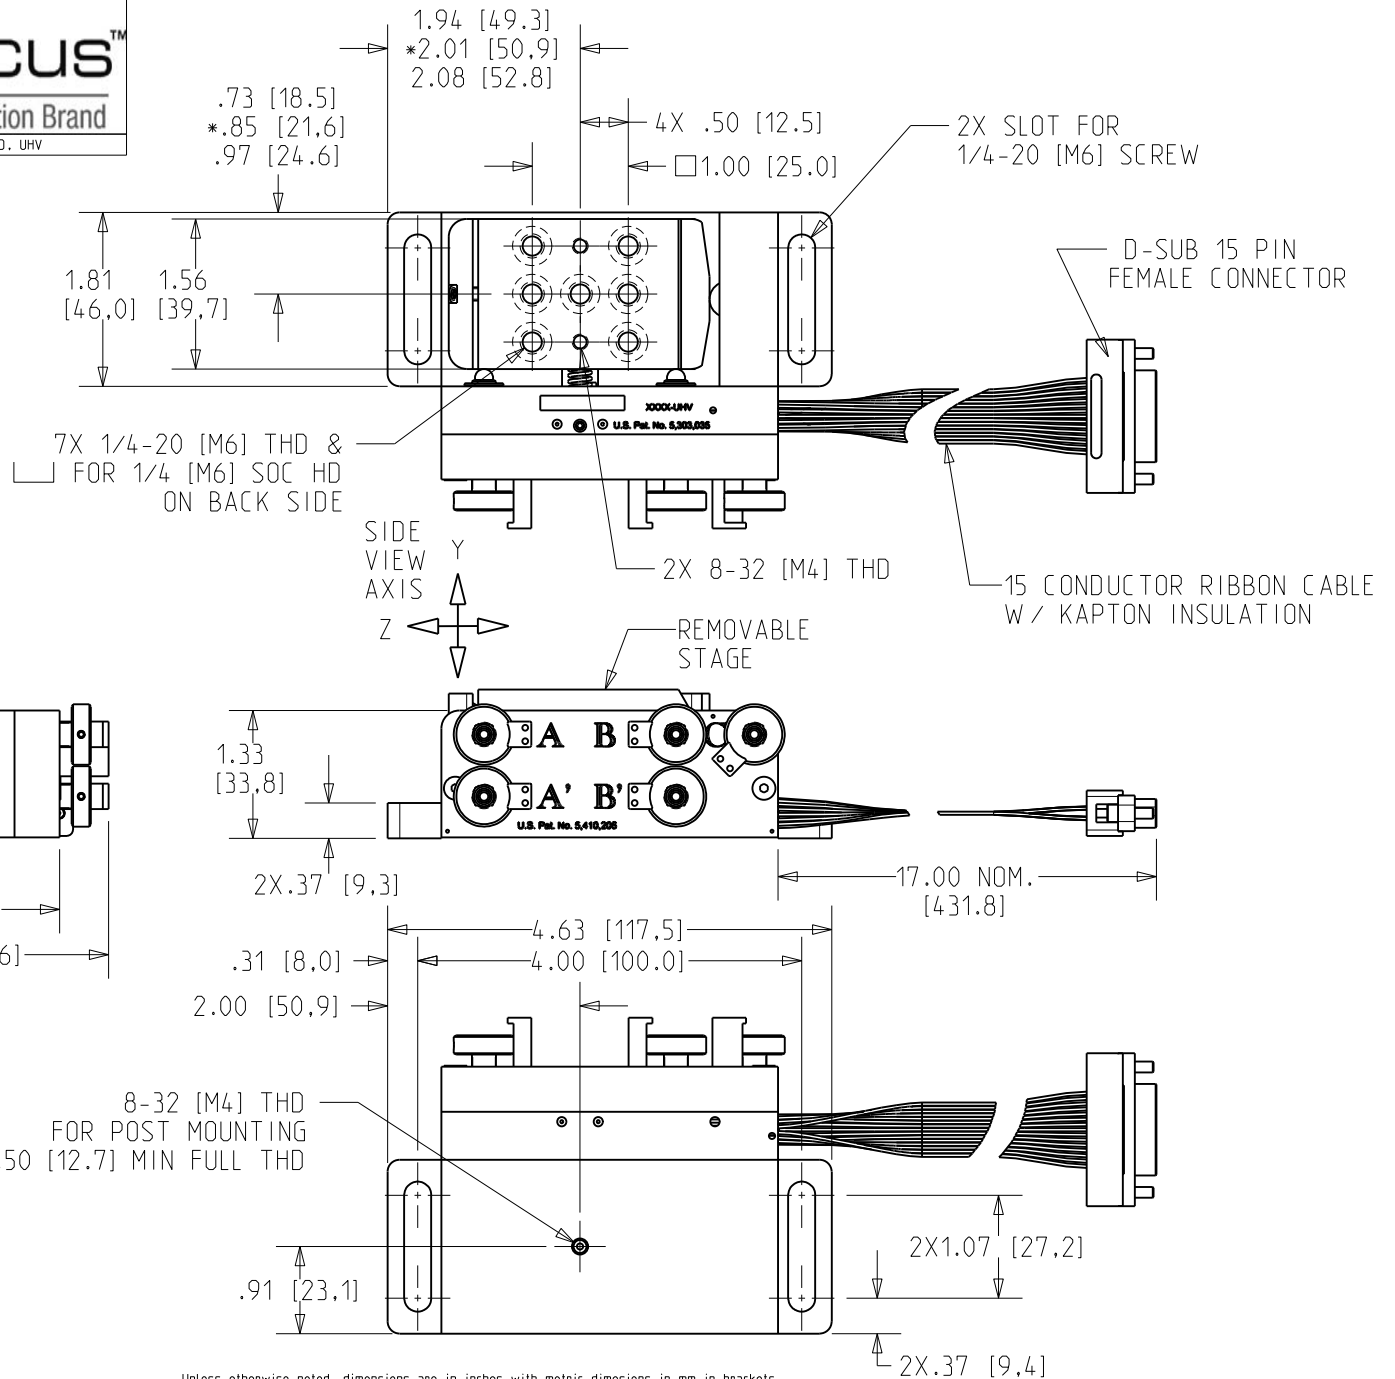

# New Focus™

A Newport Corporation Brand

SCALE 1:2 | REV 1 | 8081(M)-UHV, 5 AXIS POSITIONER, MOTORIZED, UHV  
 ©2009 NEWPORT CORP., ALL RIGHTS RESERVED.

\*NOMINAL CENTER POSITION

Unless otherwise noted, dimensions are in inches with metric dimensions in mm in brackets