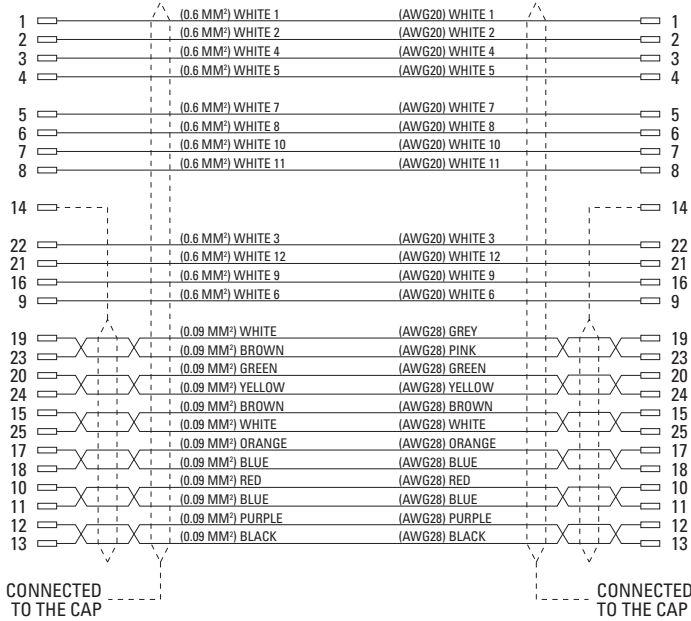

**SUB-D25M
CONNECTOR**

**SUB-D25F
CONNECTOR**

MODEL SHOWN: MCAB-3-B
DIMENSIONS IN INCHES (AND MILLIMETERS)