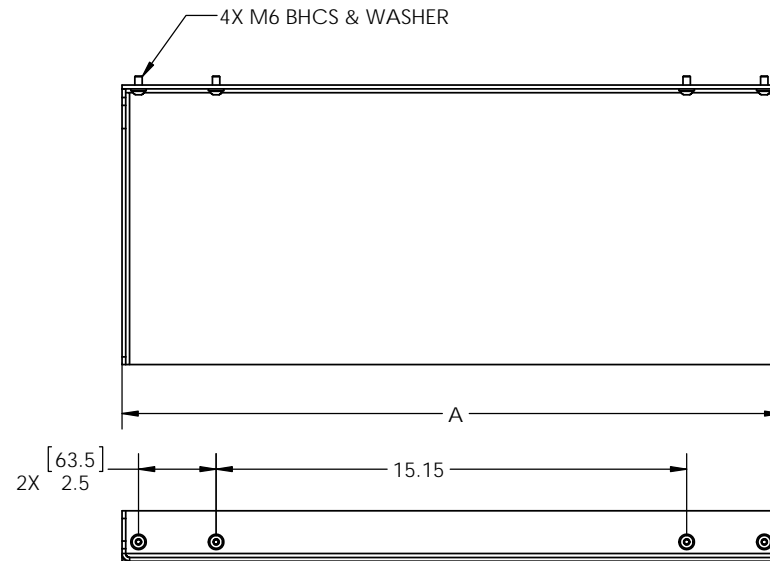

NOTE:

1. DIMS IN [] ARE IN mm.

PART NUMBER	A in. [mm]	B in. [mm]
VIS-SCS-24	21.2 [538]	15.15 [348.8]
VIS-SCS-30	27.2 [691]	21.15 [537.2]
VIS-SCS-36	33.2 [843]	27.15 [689.6]