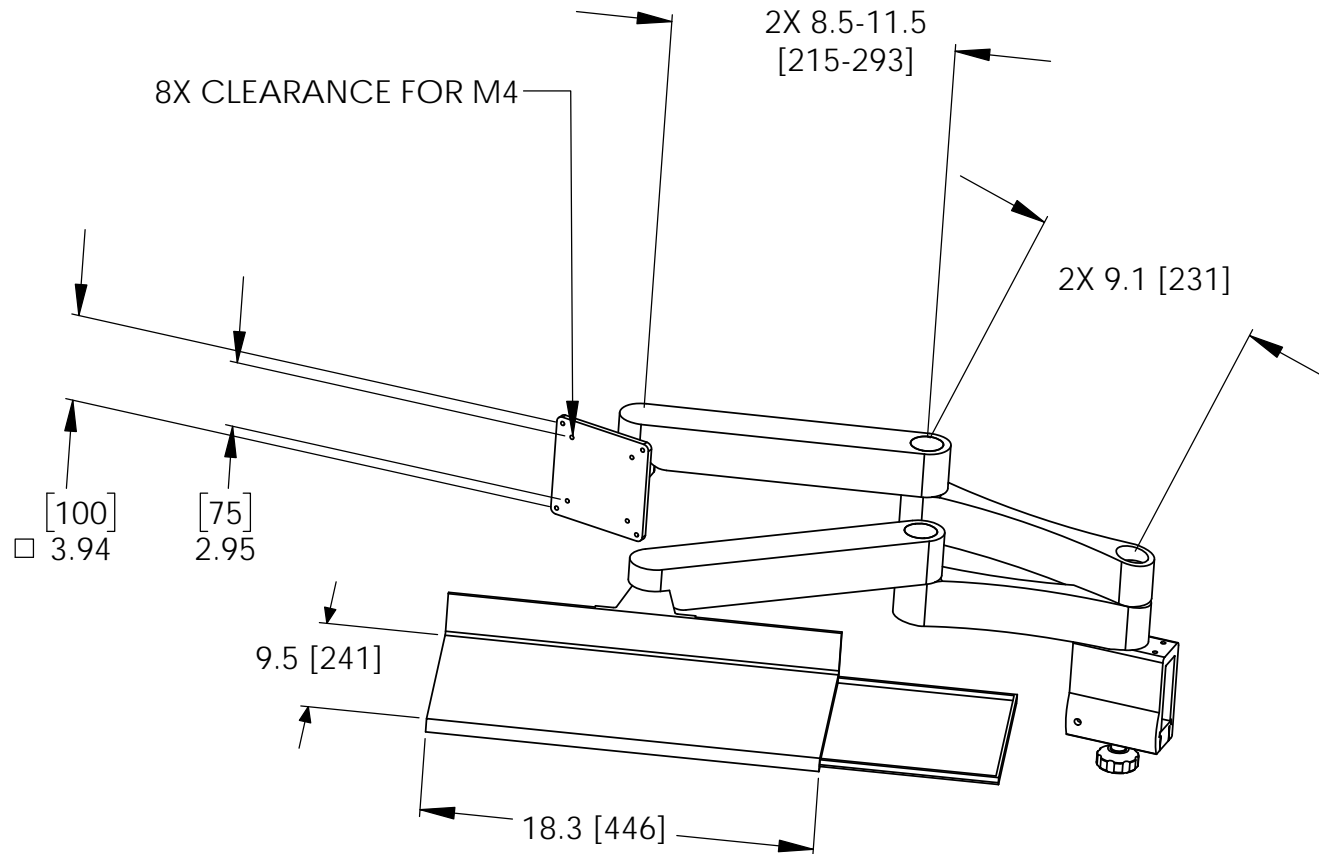

# VIS-KBFP

- MONITOR WEIGHT CAPACITY: 7-25 LBS (3.2-11.3 KG)
- KEYBOARD WEIGHT CAPACITY: 0-5 LBS (0-2.3 KG)
- FLAT PANEL FDMI MIS-D VESA STANDARD
- NEED TO BE MOUNTED ON VISION HIPGUARD
- DIMS IN [ ] ARE IN mm

SIZE <b>A</b>	CAGE CODE	DWG NO.	REV <b>XA</b>
SCALE 1:1	FILE NAME VIS-KBFP OUTLINE	SHT 2 OF 3	

SIZE <b>A</b>	CAGE CODE	DWG NO.	REV <b>XA</b>
SCALE 1:1	FILE NAME VIS-KBFP OUTLINE	SHT 3 OF 3	